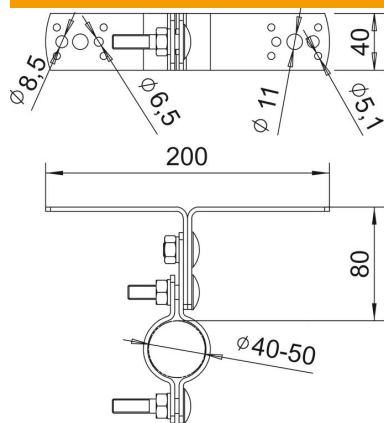

Technical data sheet

isFang support for wall mounting, 80 mm spacing

Item number: 5408950

- To fasten the insulated support pipes on the structure to be protected or on the wall

A2 Stainless steel

Master data

Item number	5408950
Type	isFang TW80
Description 1	isFang support
Description 2	for wall mounting
Manufacturer	OBO
Dimension	80mm
Material	Stainless steel
Smallest sales unit	2
Unit of quantity	Piece
Weight	63 kg
Weight unit	kg/100 pc.

Technical data sheet

isFang support for wall mounting, 80 mm spacing

Item number: 5408950

Dimensions

Dimension H	200 mm
Dimension L	80 mm