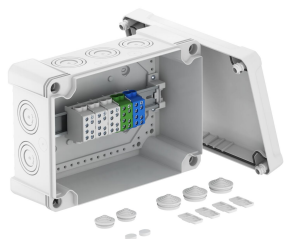

Technical data sheet

Junction box X 25 with main terminal block

Item number: 2005320

Junction box for the connection of cables and lines indoors and in outdoor areas. Rectangular design with knock-out entries. Suitable for wall and ceiling mounting with the option to fasten outside, inside or to mount via the corner domes. Particularly impact resistant with IK09. Cover with quick lock, sealable. Made from halogen-free and UV-resistant materials.

Including 5-pole main terminal block with 2 x 35 mm² + 2 x 25 mm² cable connection cross-sections per pole. Junction box according to EN 60670. Flame-resistant to EN 60695/2/11, test temperature 650 °C. Impact resistance IK09 according to EN 50102. Protection rating IP67 according to EN 60529.

Technical data sheet

Junction box X 25 with main terminal block

Item number: 2005320

Dimensions

Length	286 mm
Width	202 mm
Height	126 mm

Technical data

Expandable	yes
No. of entries	10
Type of entry	Cuttable stepped membrane
Type of housing penetration	Pre-marking
Measured insulation voltage V_i	750 V
Equipment	Without
Cover	Not transparent
Cover fastening	Screwed
Entry from rear	no
Entries	10 x $\varnothing 25/40/50$
Explosion-tested version	no
Flame-resistant	acc. to VDE 0471/DIN 695 Part 2-1, test temperature 650°C
Shape	Rectangular
Fibre-glass reinforced	yes
Halogen-free	yes
Clear internal dimensions	271x187x110 mm
Max. Conductor cross-section	35 mm ²
With screening	no
with lid	yes
Mounting type	Wall/ceiling mounting
Nominal cross-section, max.	25 mm ²
Nominal cross-section, min.	10 mm ²
Nominal voltage	750 V
Sealable	yes
Impact-resistant	yes
Protection rating	IP67
Protection rating IK code	IK09
Permitted temperature range, max.	60 °C
Permitted temperature range, min.	-5 °C
Weatherproof	yes