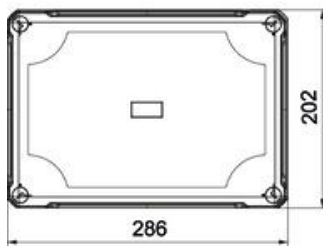

Including 5-pole main terminal block with 2 x 35 mm² + 2 x 25 mm² cable connection cross-sections per pole. Junction box according to EN 60670. Flame-resistant to EN 60695/2/11, test temperature 650 °C. Impact resistance IK09 according to EN 50102. Protection rating IP67 according to EN 60529.

PC Polycarbonate

Master data

Item number	2005320
Description 1	Junction box
Description 2	Main line branch terminal
Manufacturer	OBO
Dimension	286x202x125
Colour	Light grey; RAL 7035
Material	Polycarbonate
Smallest sales unit	1
Unit of quantity	Piece
Weight	145 kg
Weight unit	kg/100 pc.

Technical data sheet

Junction box X 25 with main terminal block

Item number: 2005320

Dimensions

Length	286 mm
Width	202 mm
Height	126 mm

Technical data

Expandable	yes
No. of entries	10
Type of entry	Cuttable stepped membrane
Type of housing penetration	Pre-marking
Measured insulation voltage V_i	750 V
Equipment	Without
Cover	Not transparent
Cover fastening	Screwed
Entry from rear	no
Entries	10 x $\varnothing 25/40/50$
Explosion-tested version	no
Flame-resistant	acc. to VDE 0471/DIN 695 Part 2-1, test temperature 650°C
Shape	Rectangular
Fibre-glass reinforced	yes
Halogen-free	yes
Clear internal dimensions	271x187x110 mm
Max. Conductor cross-section	35 mm ²
With screening	no
with lid	yes
Mounting type	Wall/ceiling mounting
Nominal cross-section, max.	25 mm ²
Nominal cross-section, min.	10 mm ²
Nominal voltage	750 V
Sealable	yes
Impact-resistant	yes
Protection rating	IP67
Protection rating IK code	IK09
Permitted temperature range, max.	60 °C
Permitted temperature range, min.	-5 °C
Weatherproof	yes