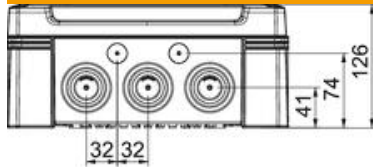

Including 5-pole main terminal block with 2 x 35 mm² + 2 x 25 mm² cable connection cross-sections per pole. Junction box according to EN 60670. Flame-resistant to EN 60695/2/11, test temperature 650 °C. Impact resistance IK09 according to EN 50102. Protection rating IP67 according to EN 60529.

PC Polycarbonate

Master data

Item number	2005320
Description 1	Junction box
Description 2	Main line branch terminal
Manufacturer	OBO
Dimension	286x202x125
Colour	Light grey; RAL 7035
Material	Polycarbonate
Smallest sales unit	1
Unit of quantity	Piece
Weight	145 kg
Weight unit	kg/100 pc.

Technical data sheet

Junction box X 25 with main terminal block

Item number: 2005320

Dimensions

Length	286 mm
Width	202 mm
Height	126 mm

Technical data

Expandable	yes
No. of entries	10
Type of entry	Cuttable stepped membrane
Type of housing penetration	Pre-marking
Measured insulation voltage V_i	750 V
Equipment	Without
Cover	Not transparent
Cover fastening	Screwed
Entry from rear	no
Entries	10 x $\varnothing 25/40/50$
Explosion-tested version	no
Flame-resistant	acc. to VDE 0471/DIN 695 Part 2-1, test temperature 650°C
Shape	Rectangular
Fibre-glass reinforced	yes
Halogen-free	yes
Clear internal dimensions	271x187x110 mm
Max. Conductor cross-section	35 mm ²
With screening	no
with lid	yes
Mounting type	Wall/ceiling mounting
Nominal cross-section, max.	25 mm ²
Nominal cross-section, min.	10 mm ²
Nominal voltage	750 V
Sealable	yes
Impact-resistant	yes
Protection rating	IP67
Protection rating IK code	IK09
Permitted temperature range, max.	60 °C
Permitted temperature range, min.	-5 °C
Weatherproof	yes