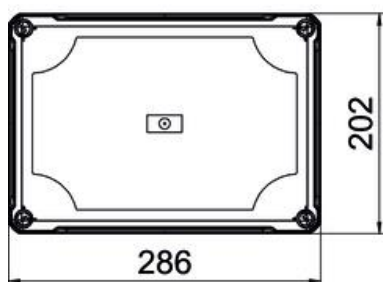

Technical data sheet

Empty housing X 25

Item number: 2005614

Junction box for the connection of cables and lines indoors and in outdoor areas. Rectangular design without entries. Suitable for wall and ceiling mounting with the option to fasten outside, inside or to mount via the corner domes. Particularly impact resistant with IK09. Cover with quick lock, sealable. Made from halogen-free and UV-resistant materials.

Junction box according to EN 60670. Impact resistance IK09 according to EN 50102. Protection rating IP67 according to EN 60529.

PC Polycarbonate

Master data

Item number	2005614
Type	X25C SW
Description 1	Empty Enclosure
Manufacturer	OBO
Dimension	286x202x125
Colour	Graphite black; RAL 9011
Material	Polycarbonate
Smallest sales unit	1
Unit of quantity	Piece
Weight	95 kg
Weight unit	kg/100 pc.

Technical data sheet

Empty housing X 25

Item number: 2005614

Dimensions

Length	286 mm
Width	202 mm
Height	126 mm

Technical data

Extension option	no
Cover fastening	Screwed
Shape	Rectangular
Suitable for outdoor use	yes
Clear internal dimensions	271x187x110 mm
with lid	yes
Mounting type	Surface-mounted
Protection rating	IP67
Protection rating IK code	IK09
Protection class	II
Permitted temperature range, max.	60 °C
Permitted temperature range, min.	-5 °C
Weatherproof	yes