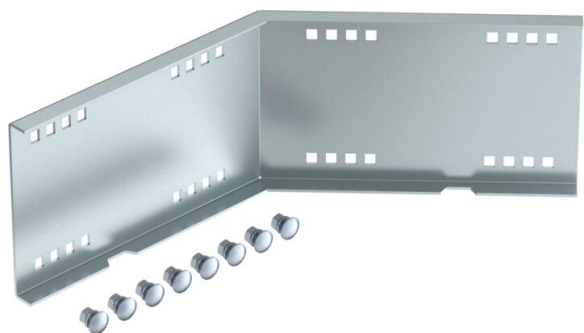

## 45° angle connector, external 160 FT

Item number: 6227864

45° angle connector, horizontal, for wide span cable trays and ladders with a side height of 160 mm.  
Including appropriate bolts, washers and nuts.

### Master data

Item number	6227864
Type	WRWV 160 A FT
Description 1	45° external angle connector
Description 2	for wide span system 160
Manufacturer	OBO
Dimension	160x500
Material	Steel
Surface	Hot-dip galvanised
Surface standard	DIN EN ISO 1461
Smallest sales unit	1
Unit of quantity	Piece
Weight	234 kg
Weight unit	kg/100 pc.

## Dimensions

Length	540 mm
Width	20 mm
Height	160 mm
Plate thickness	2.5 mm

## Technical data

Version for	Angle connector
Maintain electrical functions	no
Suitable for mesh cable tray	no
Suitable for cable ladder	yes
Suitable for cable tray	yes
Suitable for cable tray system height	160 mm
Adjustable connector, horizontal	no
Articulated connector, vertical	no
Rustproof steel, pickled	no
Connection type	Screw connector