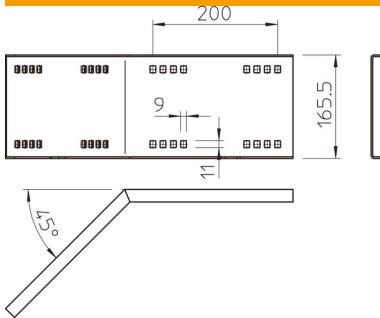

## 45° angle connector, external 160 FT

Item number: 6227864

45° angle connector, horizontal, for wide span cable trays and ladders with a side height of 160 mm.  
Including appropriate bolts, washers and nuts.

### Master data

Item number	6227864
Type	WRWV 160 A FT
Description 1	45° external angle connector
Description 2	for wide span system 160
Manufacturer	OBO
Dimension	160x500
Material	Steel
Surface	Hot-dip galvanised
Surface standard	DIN EN ISO 1461
Smallest sales unit	1
Unit of quantity	Piece
Weight	234 kg
Weight unit	kg/100 pc.

## Dimensions

Length	540 mm
Width	20 mm
Height	160 mm
Plate thickness	2.5 mm