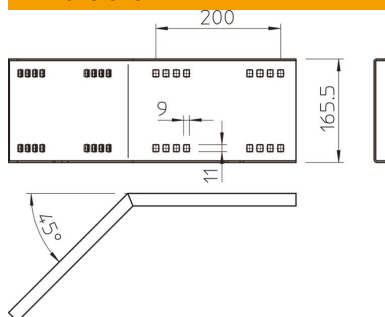

Technical data sheet

45° angle connector, external 160 FS

Item number: 6227856

45° angle connector, horizontal, for wide span cable trays and ladders with a side height of 160 mm.
Including appropriate bolts, washers and nuts.

St Steel

FS Strip galvanized

Master data

Item number	6227856
Description 1	45° external angle connector
Description 2	for wide span system 160
Manufacturer	OBO
Dimension	160x500
Material	Steel
Surface	Strip galvanized
Surface standard	DIN EN 10346
Smallest sales unit	1
Unit of quantity	Piece
Weight	234 kg
Weight unit	kg/100 pc.

Technical data sheet

45° angle connector, external 160 FS

Item number: 6227856

Dimensions

Length	540 mm
Width	20 mm
Height	160 mm
Plate thickness	2.5 mm

Technical data

Version for	Angle connector
Maintain electrical functions	no
Suitable for mesh cable tray	no
Suitable for cable ladder	yes
Suitable for cable tray	yes
Suitable for cable tray system height	160 mm
Adjustable connector, horizontal	no
Articulated connector, vertical	no
Rustproof steel, pickled	no
Connection type	Screw connector