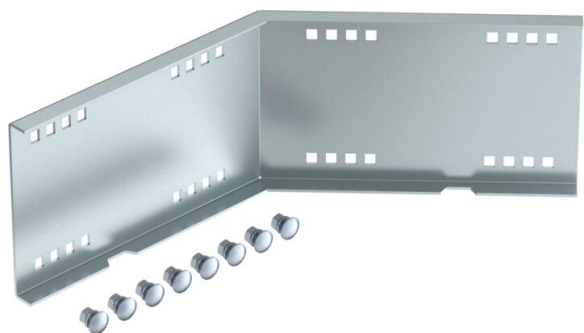

Technical data sheet

45° angle connector, external 160 FS

Item number: 6227856

45° angle connector, horizontal, for wide span cable trays and ladders with a side height of 160 mm.
Including appropriate bolts, washers and nuts.

St Steel

FS Strip galvanized

Master data

Item number	6227856
Description 1	45° external angle connector
Description 2	for wide span system 160
Manufacturer	OBO
Dimension	160x500
Material	Steel
Surface	Strip galvanized
Surface standard	DIN EN 10346
Smallest sales unit	1
Unit of quantity	Piece
Weight	234 kg
Weight unit	kg/100 pc.

Technical data sheet

45° angle connector, external 160 FS

Item number: 6227856

Dimensions

Length	540 mm
Width	20 mm
Height	160 mm
Plate thickness	2.5 mm

Technical data

Version for	Angle connector
Maintain electrical functions	no
Suitable for mesh cable tray	no
Suitable for cable ladder	yes
Suitable for cable tray	yes
Suitable for cable tray system height	160 mm
Adjustable connector, horizontal	no
Articulated connector, vertical	no
Rustproof steel, pickled	no
Connection type	Screw connector