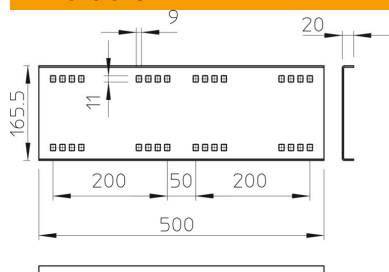

Technical data sheet

Straight connector FS

Item number: 6227708

Straight connector for the connection of wide span cable trays and ladders of types WKSG and WKLG with a side height of 160 mm. Including appropriate bolts, washers and nuts.

- St** Steel
- FS** Strip galvanized

Master data

Item number	6227708
Description 1	Straight connector
Description 2	for wide span system 160
Manufacturer	OBO
Dimension	160x500
Material	Steel
Surface	Strip galvanized
Surface standard	DIN EN 10346
Smallest sales unit	2
Unit of quantity	Piece
Weight	192 kg
Weight unit	kg/100 pc.

Technical data sheet

Straight connector FS

Item number: 6227708

Dimensions

Length	500 mm
Width	20 mm
Height	160 mm
Plate thickness	2.5 mm

Technical data

Version for	Straight connector
Maintain electrical functions	no
Suitable for mesh cable tray	no
Suitable for cable ladder	yes
Suitable for cable tray	yes
Suitable for cable tray system height	160 mm
Adjustable connector, horizontal	no
Articulated connector, vertical	no
Rustproof steel, pickled	no
Connection type	Screw connector