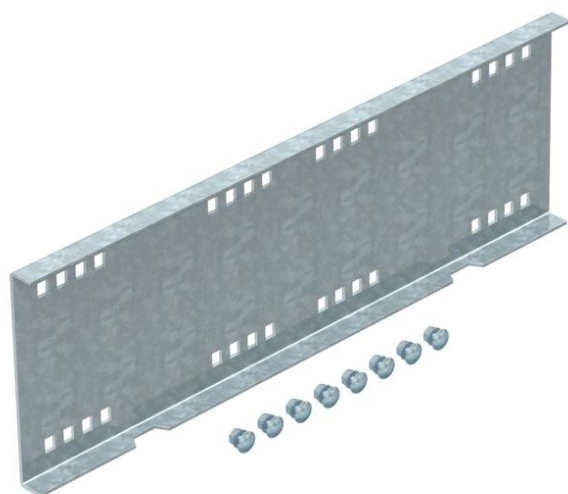

Technical data sheet

Straight connector FS

Item number: 6227708

Straight connector for the connection of wide span cable trays and ladders of types WKSG and WKLG with a side height of 160 mm. Including appropriate bolts, washers and nuts.

- St** Steel
- FS** Strip galvanized

Master data

Item number	6227708
Description 1	Straight connector
Description 2	for wide span system 160
Manufacturer	OBO
Dimension	160x500
Material	Steel
Surface	Strip galvanized
Surface standard	DIN EN 10346
Smallest sales unit	2
Unit of quantity	Piece
Weight	192 kg
Weight unit	kg/100 pc.

Technical data sheet

Straight connector FS

Item number: 6227708

Dimensions

Length	500 mm
Width	20 mm
Height	160 mm
Plate thickness	2.5 mm

Technical data

Version for	Straight connector
Maintain electrical functions	no
Suitable for mesh cable tray	no
Suitable for cable ladder	yes
Suitable for cable tray	yes
Suitable for cable tray system height	160 mm
Adjustable connector, horizontal	no
Articulated connector, vertical	no
Rustproof steel, pickled	no
Connection type	Screw connector