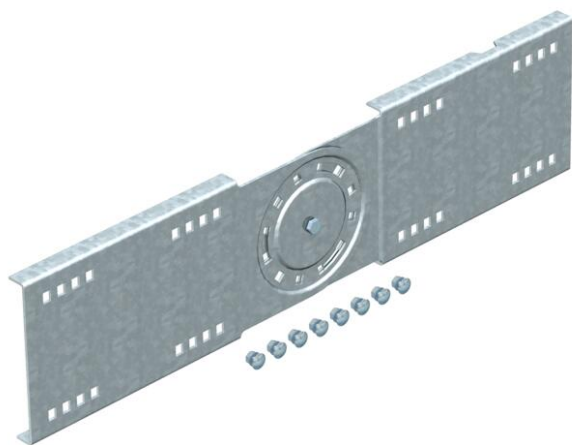

Technical data sheet

Adjustable connector FS

Item number: 6227953

Articulated connector for wide span cable trays and ladders with a side height of 160 mm.
Including appropriate bolts, washers and nuts.

- St** Steel
- FS** Strip galvanized

Master data

| | |
|---------------------|--------------------------|
| Item number | 6227953 |
| Description 1 | Adjustable connector |
| Description 2 | for wide span system 160 |
| Manufacturer | OBO |
| Dimension | 160x680 |
| Material | Steel |
| Surface | Strip galvanized |
| Surface standard | DIN EN 10346 |
| Smallest sales unit | 2 |
| Unit of quantity | Piece |
| Weight | 306.1 kg |
| Weight unit | kg/100 pc. |

Dimensions

| | |
|-----------------|--------|
| Length | 680 mm |
| Width | 20 mm |
| Height | 160 mm |
| Plate thickness | 2.5 mm |

Technical data sheet

Adjustable connector FS

Item number: 6227953

Technical data

| | |
|---------------------------------------|--------------------|
| Version for | Straight connector |
| Maintain electrical functions | no |
| Suitable for mesh cable tray | no |
| Suitable for cable ladder | yes |
| Suitable for cable tray | yes |
| Suitable for cable tray system height | 160 mm |
| Adjustable connector, horizontal | no |
| Articulated connector, vertical | yes |
| Rustproof steel, pickled | no |
| Connection type | Screw connector |