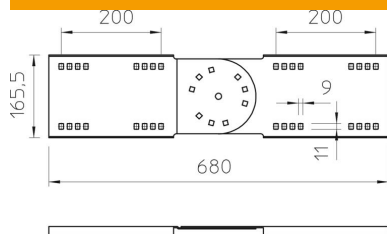

Technical data sheet

Adjustable connector FS

Item number: 6227953

Articulated connector for wide span cable trays and ladders with a side height of 160 mm.
Including appropriate bolts, washers and nuts.

- St** Steel
- FS** Strip galvanized

Master data

| | |
|---------------------|--------------------------|
| Item number | 6227953 |
| Description 1 | Adjustable connector |
| Description 2 | for wide span system 160 |
| Manufacturer | OBO |
| Dimension | 160x680 |
| Material | Steel |
| Surface | Strip galvanized |
| Surface standard | DIN EN 10346 |
| Smallest sales unit | 2 |
| Unit of quantity | Piece |
| Weight | 306.1 kg |
| Weight unit | kg/100 pc. |

Dimensions

| | |
|-----------------|--------|
| Length | 680 mm |
| Width | 20 mm |
| Height | 160 mm |
| Plate thickness | 2.5 mm |

Technical data sheet

Adjustable connector FS

Item number: 6227953

Technical data

| | |
|---------------------------------------|--------------------|
| Version for | Straight connector |
| Maintain electrical functions | no |
| Suitable for mesh cable tray | no |
| Suitable for cable ladder | yes |
| Suitable for cable tray | yes |
| Suitable for cable tray system height | 160 mm |
| Adjustable connector, horizontal | no |
| Articulated connector, vertical | yes |
| Rustproof steel, pickled | no |
| Connection type | Screw connector |