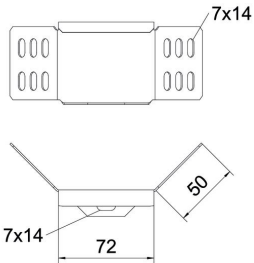

Technical data sheet

Straight and angle connector 60 FT

Item number: 6042910

Angle connector for cable trays with a side height of 60 mm.
Including appropriate fastening material.

St Steel

FT Hot-dip galvanised

Master data

Item number	6042910
Type	WKV 60 FT
Description 1	Angle connector
Description 2	for cable tray
Manufacturer	OBO
Material	Steel
Surface	Hot-dip galvanised
Surface standard	DIN EN ISO 1461
Smallest sales unit	5
Unit of quantity	Piece
Weight	15.8 kg
Weight unit	kg/100 pc.

Technical data sheet

Straight and angle connector 60 FT

Item number: 6042910

Dimensions

Length	72 mm
Width	50 mm
Height	62 mm
Height	2 in
Plate thickness	1.25 mm

Technical data

Version for	Angle connector
Maintain electrical functions	no
Suitable for mesh cable tray	no
Suitable for cable ladder	no
Suitable for cable tray	yes
Suitable for cable tray system height	60 mm
Adjustable connector, horizontal	no
Articulated connector, vertical	no
Rustproof steel, pickled	no
Connection type	Screw connector