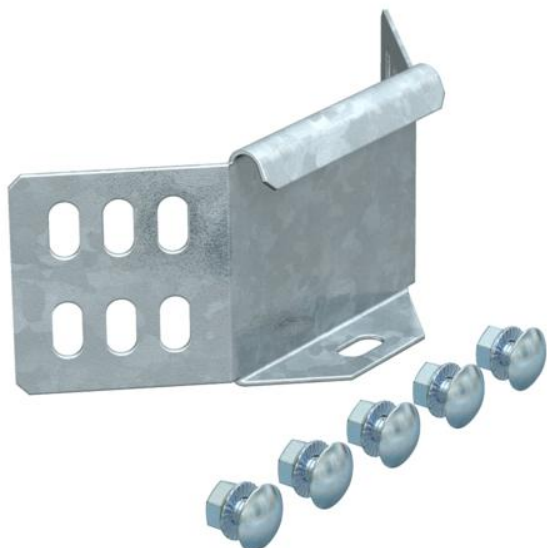

Technical data sheet

Straight and angle connector 60 FT

Item number: 6042910

Angle connector for cable trays with a side height of 60 mm.
Including appropriate fastening material.

St Steel

FT Hot-dip galvanised

Master data

Item number	6042910
Type	WKV 60 FT
Description 1	Angle connector
Description 2	for cable tray
Manufacturer	OBO
Material	Steel
Surface	Hot-dip galvanised
Surface standard	DIN EN ISO 1461
Smallest sales unit	5
Unit of quantity	Piece
Weight	15.8 kg
Weight unit	kg/100 pc.

Technical data sheet

Straight and angle connector 60 FT

Item number: 6042910

Dimensions

Length	72 mm
Width	50 mm
Height	62 mm
Height	2 in
Plate thickness	1.25 mm

Technical data

Version for	Angle connector
Maintain electrical functions	no
Suitable for mesh cable tray	no
Suitable for cable ladder	no
Suitable for cable tray	yes
Suitable for cable tray system height	60 mm
Adjustable connector, horizontal	no
Articulated connector, vertical	no
Rustproof steel, pickled	no
Connection type	Screw connector