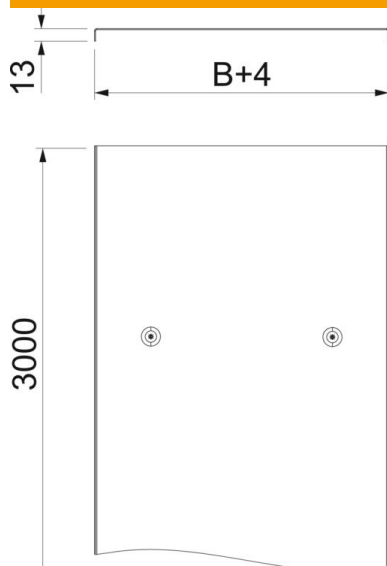

## Cover incl. turn buckles DD

Item number: 6232402

Cover for wide span ladders with the side height of 200 mm.  
Transverse bead from 500 mm width.  
Take appropriate constructive protection measures if there are high wind speeds.

### Master data

Item number	6232402
Type	WKLD 2020 DD
Description 1	Cover with turn buckle
Description 2	wide span system 200
Manufacturer	OBO
Dimension	200x3000
Material	Steel
Surface	Strip galvanised zinc/aluminium, Double Dip
Surface standard	DIN EN 10346
Smallest sales unit	3
Unit of quantity	Metre
Weight	188 kg
Weight unit	kg/100 m

# Technical data sheet

Cover incl. turn buckles DD

Item number: 6232402

## Dimensions

Length	3,000 mm
Width	200 mm
Height	200 mm
Plate thickness	1.5 mm
Dimension B	200 mm
Dimension H	15 mm
Dimension L	3,000 mm