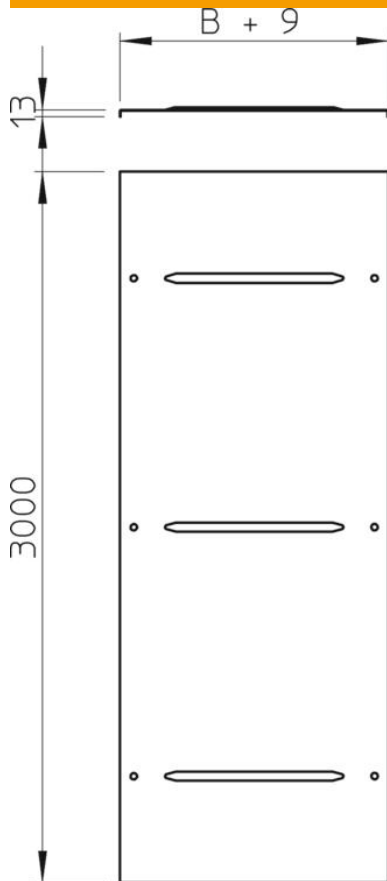

Technical data sheet

Cover incl. turn buckle FS

Item number: 6227422

Cover with turn buckles for wide span cable trays and wide span cable ladders with side heights of 110 and 160 mm. Transverse bead from 500 mm width.

Take appropriate constructive protection measures if there are high wind speeds.

St Steel

FS Strip galvanized

Master data

Item number	6227422
Description 1	Cover with turn buckle
Description 2	wide span system 110 and 160
Manufacturer	OBO
Dimension	200x3000
Material	Steel
Surface	Strip galvanized
Surface standard	DIN EN 10346
Smallest sales unit	3
Unit of quantity	Metre
Weight	181.34 kg
Weight unit	kg/100 m

Technical data sheet

Cover incl. turn buckle FS

Item number: 6227422

Dimensions

Length	3,000 mm
Width	200 mm
Height	110 mm
Plate thickness	1 mm
Dimension B	200 mm
Dimension H	15 mm
Dimension L	3,000 mm

Technical data

Number of turn buckles	6 St.
Fastening type	Sash lock
Maintain electrical functions	no
Suitable for mesh cable tray	no
Suitable for cable ladder	yes
Suitable for cable tray	yes
Rustproof steel, pickled	no