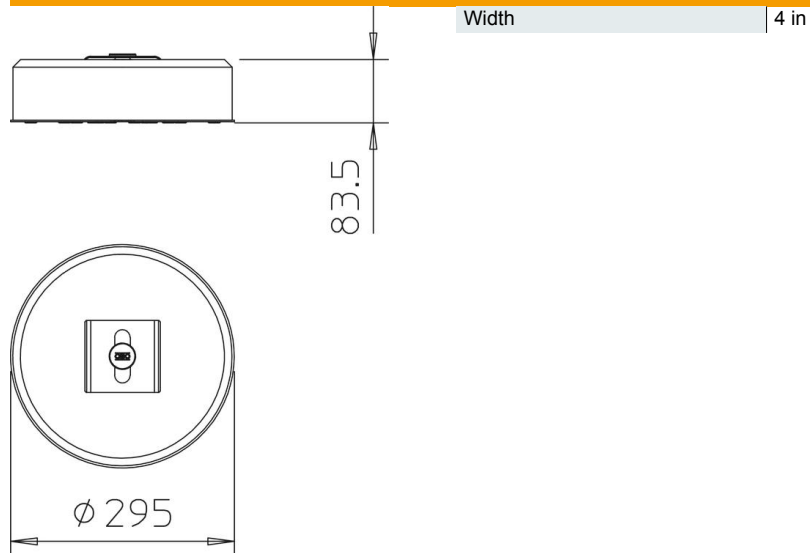

Technical data sheet

Stand – TrayFix set 10 L

Item number: 5403101

- Fastening system for the mounting of cable trays and mesh cable trays with the FangFix block, e.g. for cable routing on flat roofs
 - Matches OBO cable tray systems MKSM and SKSM
 - Matches OBO mesh cable tray systems with a minimum width of 100 mm
 - Set consisting of TrayFix fastening and concrete block incl. base for FangFix system 10 kg
- Retaining plate with fastening plug for FangFix

CE

Master data

Item number	5403101
Description 1	Cable tray fastening set
Description 2	Including FangFix block
Manufacturer	OBO
Dimension	295x295x84
Smallest sales unit	1
Unit of quantity	Piece
Weight	1181 kg
Weight unit	kg/100 pc.

Technical data sheet

Stand – TrayFix set 10 L

Item number: 5403101

Dimensions

Technical data

From tray width | 100 mm