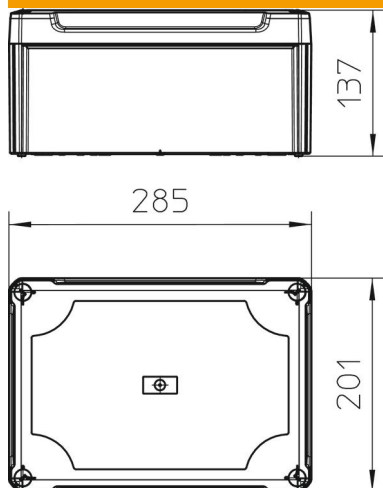

With hat profile rail.

Junction box according to DIN EN 60670. Flame-resistant to DIN EN 60695/2/11, test temperature 650 °C. Impact resistance IK05 according to DIN EN 50102. Clear internal dimensions: 267x182x127 mm

### Master data

Item number	2007778
Type	T 350 OE HD TR
Description 1	Junction box, closed
Description 2	with high transparent cover
Manufacturer	OBO
Dimension	285x201x139
Colour	Light grey; RAL 7035
Material	Polypropylene / polycarbonate
Smallest sales unit	1
Unit of quantity	Piece
Weight	68.66 kg
Weight unit	kg/100 pc.

### Dimensions

Length	285 mm
Width	201 mm
Height	137 mm