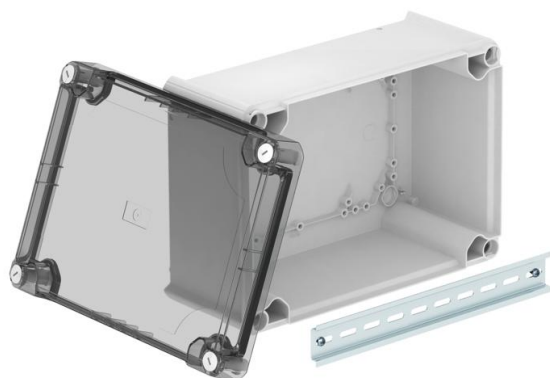

## Junction box T350, closed, transparent elevated cover

Item number: 2007778

Closed junction box for the connection of cables and lines indoors and in protected outdoor areas. Rectangular design without entries. Suitable for wall and ceiling mounting, on mounting panels and threads in the floor. With the option to fasten inside and to mount via the corner domes. High, transparent cover with quick lock, sealable. Made from halogen-free and UV-stabilized materials.

With hat profile rail.

Junction box according to DIN EN 60670. Flame-resistant to DIN EN 60695/2/11, test temperature 650 °C. Impact resistance IK05 according to DIN EN 50102. Clear internal dimensions: 267x182x127 mm

### Master data

Item number	2007778
Type	T 350 OE HD TR
Description 1	Junction box, closed
Description 2	with high transparent cover
Manufacturer	OBO
Dimension	285x201x139
Colour	Light grey; RAL 7035
Material	Polypropylene / polycarbonate
Smallest sales unit	1
Unit of quantity	Piece
Weight	68.66 kg
Weight unit	kg/100 pc.

### Dimensions

Length	285 mm
Width	201 mm
Height	137 mm