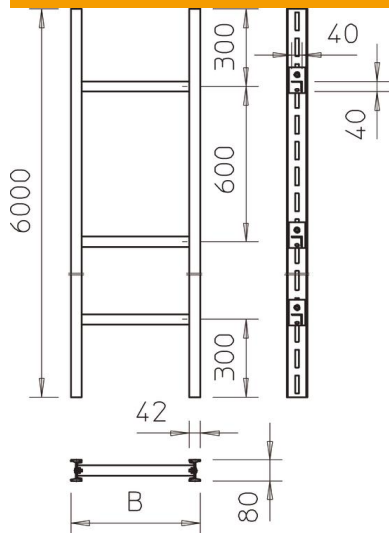

Technical data sheet

Industrial vertical cable ladder, 6 m W40

Item number: 6013880

Vertical ladder of side height 80 mm with screwed-in rungs.
The vertical ladder is shipped in an unmounted state.
The appropriate U clamp is type 2056W.

St Steel

FT Hot-dip galvanised

Master data

| | |
|---------------------|----------------------------|
| Item number | 6013880 |
| Type | SLS 80 W40 8 FT |
| Description 1 | Vertical ladder industrial |
| Description 2 | with W 40 rung |
| Manufacturer | OBO |
| Dimension | 800x6000 |
| Material | Steel |
| Surface | Hot-dip galvanised |
| Surface standard | DIN EN ISO 1461 |
| Smallest sales unit | 6 |
| Unit of quantity | Metre |
| Weight | 1536.667 kg |
| Weight unit | kg/100 m |

Technical data sheet

Industrial vertical cable ladder, 6 m W40

Item number: 6013880

Dimensions

| | |
|-------------|----------|
| Length | 6,000 mm |
| Width | 800 mm |
| Height | 80 mm |
| Dimension B | 800 mm |

Technical data

| | |
|-------------------------------|----------------------|
| Side wall version | I profile |
| Version of the rungs | Profile unperforated |
| Maintain electrical functions | no |
| Rustproof steel, pickled | no |
| Side perforation | yes |
| Rung distance | 600 mm |