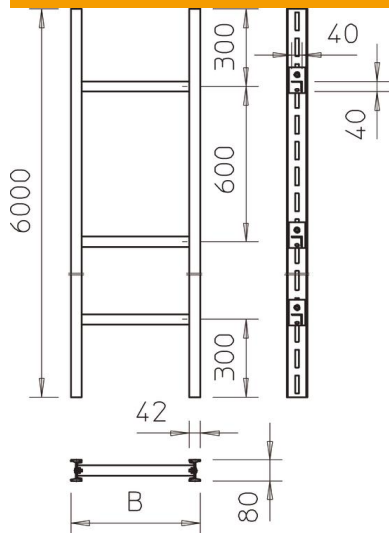

Technical data sheet

Industrial vertical cable ladder, 6 m W40

Item number: 6013872

Vertical ladder of side height 80 mm with screwed-in rungs.
The vertical ladder is shipped in an unmounted state.
The appropriate U clamp is type 2056W.

St Steel

FT Hot-dip galvanised

Master data

Item number	6013872
Type	SLS 80 W40 7 FT
Description 1	Vertical ladder industrial
Description 2	with W 40 rung
Manufacturer	OBO
Dimension	700x6000
Material	Steel
Surface	Hot-dip galvanised
Surface standard	DIN EN ISO 1461
Smallest sales unit	6
Unit of quantity	Metre
Weight	1494.833 kg
Weight unit	kg/100 m

Technical data sheet

Industrial vertical cable ladder, 6 m W40

Item number: 6013872

Dimensions

Length	6,000 mm
Width	700 mm
Height	80 mm
Dimension B	700 mm

Technical data

Side wall version	I profile
Version of the rungs	Profile unperforated
Maintain electrical functions	no
Rustproof steel, pickled	no
Side perforation	yes
Rung distance	600 mm