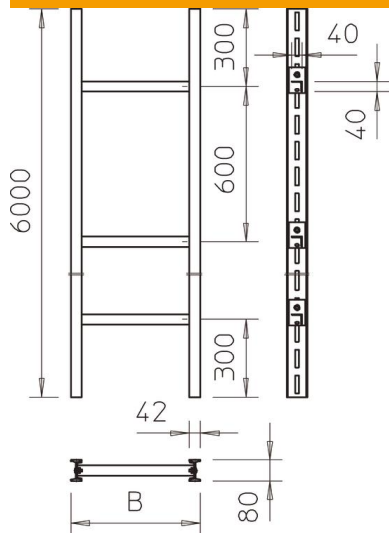

## Industrial vertical cable ladder, 6 m W40

Item number: 6013864

Vertical ladder of side height 80 mm with screwed-in rungs.  
The vertical ladder is shipped in an unmounted state.  
The appropriate U clamp is type 2056W.

### Master data

Item number	6013864
Type	SLS 80 W40 6 FT
Description 1	Vertical ladder industrial
Description 2	with W 40 rung
Manufacturer	OBO
Dimension	600x6000
Material	Steel
Surface	Hot-dip galvanised
Surface standard	DIN EN ISO 1461
Smallest sales unit	6
Unit of quantity	Metre
Weight	1454 kg
Weight unit	kg/100 m

# Technical data sheet

Industrial vertical cable ladder, 6 m W40

Item number: 6013864

## Dimensions

Length	6,000 mm
Width	600 mm
Height	80 mm
Dimension B	600 mm