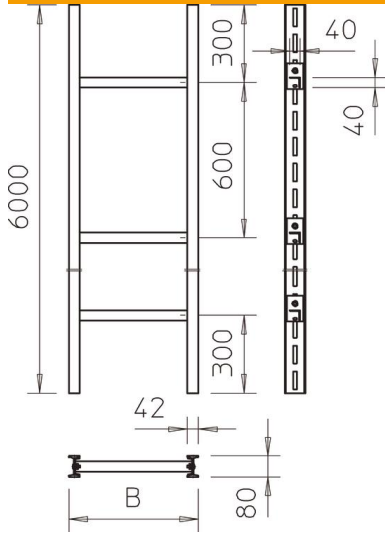

## Industrial vertical cable ladder, 6 m W40

Item number: 6013902

Vertical ladder of side height 80 mm with screwed-in rungs.  
The vertical ladder is shipped in an unmounted state.  
The appropriate U clamp is type 2056W.

### Master data

Item number	6013902
Type	SLS 80 W40 10 FT
Description 1	Vertical ladder industrial
Description 2	with W 40 rung
Manufacturer	OBO
Dimension	1000x6000
Material	Steel
Surface	Hot-dip galvanised
Surface standard	DIN EN ISO 1461
Smallest sales unit	6
Unit of quantity	Metre
Weight	1627.167 kg
Weight unit	kg/100 m

### Dimensions

Length	6,000 mm
Width	1,000 mm
Height	80 mm
Dimension B	1,000 mm

### Technical data

Side wall version	I profile
Version of the rungs	Profile unperforated
Maintain electrical functions	no
Rustproof steel, pickled	no
Side perforation	yes
Rung distance	600 mm