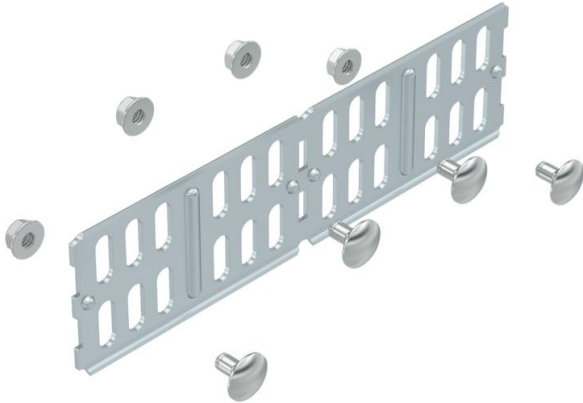

## Angle connector 60 FS

Item number: 6067117

Straight and angle connector for cable trays and fittings with a side height of 60 mm.  
Including appropriate fastening material.

**St** Steel

**FS** Strip galvanized

### Master data

Item number	6067117
Type	RWVL 60 FS RU
Description 1	Straight and angle connector
Description 2	for cable tray, horizontal
Manufacturer	OBO
Dimension	60x200
Material	Steel
Surface	Strip galvanized
Surface standard	DIN EN 10346
Smallest sales unit	10
Unit of quantity	Piece
Weight	16.4 kg
Weight unit	kg/100 pc.

### Dimensions

Dimension	200 x 56
Length	200 mm
Height	60 mm

### Technical data

Version for	Angle connector
Maintain electrical functions	no
Suitable for mesh cable tray	no
Suitable for cable ladder	no
Suitable for cable tray	yes
Suitable for cable tray system height	60 mm
Adjustable connector, horizontal	no
Articulated connector, vertical	no
Rustproof steel, pickled	no
Connection type	Screw connector