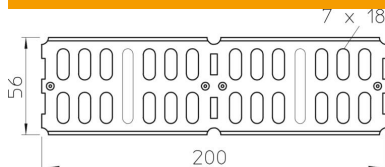

## Angle connector 60 FS

Item number: 6067117

Straight and angle connector for cable trays and fittings with a side height of 60 mm.  
Including appropriate fastening material.

**St** Steel

**FS** Strip galvanized

### Master data

Item number	6067117
Type	RWVL 60 FS RU
Description 1	Straight and angle connector
Description 2	for cable tray, horizontal
Manufacturer	OBO
Dimension	60x200
Material	Steel
Surface	Strip galvanized
Surface standard	DIN EN 10346
Smallest sales unit	10
Unit of quantity	Piece
Weight	16.4 kg
Weight unit	kg/100 pc.

### Dimensions

Dimension	200 x 56
Length	200 mm
Height	60 mm