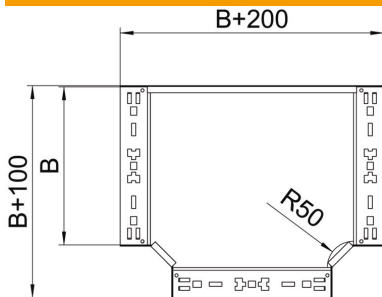

Technical data sheet

Magic tee 85 FT

Item number: 6041688

Tee with quick connector system. For all cable tray types of 85 mm side height.

St Steel

FT Hot-dip galvanised

Master data

Item number	6041688
Type	RTM 850 FT
Description 1	T-branch piece
Description 2	with quick connector
Manufacturer	OBO
Dimension	85x500
Material	Steel
Surface	Hot-dip galvanised
Surface standard	DIN EN ISO 1461
Smallest sales unit	1
Unit of quantity	Piece
Weight	520.5 kg
Weight unit	kg/100 pc.

Technical data sheet

Magic tee 85 FT

Item number: 6041688

Dimensions

Width	500 mm
Height	85 mm
Plate thickness	1.25 mm
Dimension B	500 mm

Technical data

Bend (angle)	90°
Connector version	Integrated connector
Maintain electrical functions	no
NATO hole pattern	no
Change of direction	Horizontal
Rustproof steel, pickled	no
Wide-span version	no
Type of connector, cable support system	Screwed
Rail thickness	1.25 mm