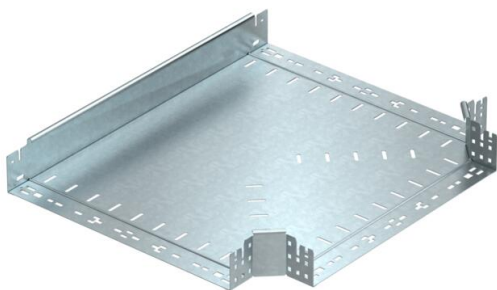

Technical data sheet

Magic tee 85 FT

Item number: 6041688

Tee with quick connector system. For all cable tray types of 85 mm side height.

St Steel

FT Hot-dip galvanised

Master data

Item number	6041688
Type	RTM 850 FT
Description 1	T-branch piece
Description 2	with quick connector
Manufacturer	OBO
Dimension	85x500
Material	Steel
Surface	Hot-dip galvanised
Surface standard	DIN EN ISO 1461
Smallest sales unit	1
Unit of quantity	Piece
Weight	520.5 kg
Weight unit	kg/100 pc.

Technical data sheet

Magic tee 85 FT

Item number: 6041688

Dimensions

Width	500 mm
Height	85 mm
Plate thickness	1.25 mm
Dimension B	500 mm

Technical data

Bend (angle)	90°
Connector version	Integrated connector
Maintain electrical functions	no
NATO hole pattern	no
Change of direction	Horizontal
Rustproof steel, pickled	no
Wide-span version	no
Type of connector, cable support system	Screwed
Rail thickness	1.25 mm