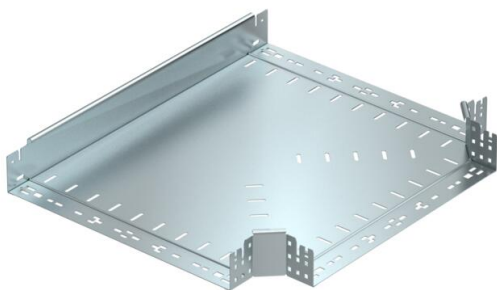

Technical data sheet

Magic tee 85 FS

Item number: 6041668

Tee with quick connector system. For all cable tray types of 85 mm side height.

St Steel

FS Strip galvanized

Master data

Item number	6041668
Type	RTM 850 FS
Description 1	T-branch piece
Description 2	with quick connector
Manufacturer	OBO
Dimension	85x500
Material	Steel
Surface	Strip galvanized
Surface standard	DIN EN 10346
Smallest sales unit	1
Unit of quantity	Piece
Weight	485.4 kg
Weight unit	kg/100 pc.

Technical data sheet

Magic tee 85 FS

Item number: 6041668

Dimensions

Width	500 mm
Height	85 mm
Plate thickness	1.25 mm
Dimension B	500 mm

Technical data

Bend (angle)	90°
Connector version	Integrated connector
Maintain electrical functions	no
NATO hole pattern	no
Change of direction	Horizontal
Rustproof steel, pickled	no
Wide-span version	no
Type of connector, cable support system	Screwed
Rail thickness	1.25 mm