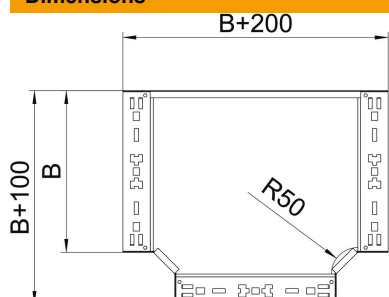

Technical data sheet

Magic tee 85 FS

Item number: 6041668

Tee with quick connector system. For all cable tray types of 85 mm side height.

St Steel

FS Strip galvanized

Master data

Item number	6041668
Type	RTM 850 FS
Description 1	T-branch piece
Description 2	with quick connector
Manufacturer	OBO
Dimension	85x500
Material	Steel
Surface	Strip galvanized
Surface standard	DIN EN 10346
Smallest sales unit	1
Unit of quantity	Piece
Weight	485.4 kg
Weight unit	kg/100 pc.

Technical data sheet

Magic tee 85 FS

Item number: 6041668

Dimensions

Width	500 mm
Height	85 mm
Plate thickness	1.25 mm
Dimension B	500 mm

Technical data

Bend (angle)	90°
Connector version	Integrated connector
Maintain electrical functions	no
NATO hole pattern	no
Change of direction	Horizontal
Rustproof steel, pickled	no
Wide-span version	no
Type of connector, cable support system	Screwed
Rail thickness	1.25 mm