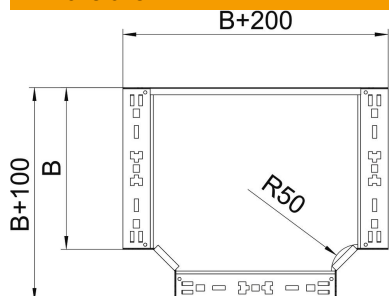

### Master data

Item number	6041666
Type	RTM 840 FS
Description 1	T-branch piece
Description 2	with quick connector
Manufacturer	OBO
Dimension	85x400
Material	Steel
Surface	Strip galvanized
Surface standard	DIN EN 10346
Smallest sales unit	1
Unit of quantity	Piece
Weight	358.1 kg
Weight unit	kg/100 pc.

### Dimensions

Width	400 mm
Height	85 mm
Plate thickness	1.25 mm
Dimension B	400 mm