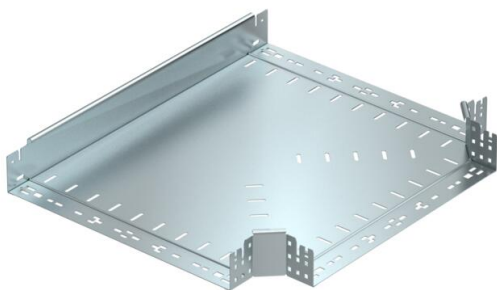

## Magic tee 85 FS

Item number: 6041666

Tee with quick connector system. For all cable tray types of 85 mm side height.

**St** Steel

**FS** Strip galvanized

### Master data

Item number	6041666
Type	RTM 840 FS
Description 1	T-branch piece
Description 2	with quick connector
Manufacturer	OBO
Dimension	85x400
Material	Steel
Surface	Strip galvanized
Surface standard	DIN EN 10346
Smallest sales unit	1
Unit of quantity	Piece
Weight	358.1 kg
Weight unit	kg/100 pc.

### Dimensions

Width	400 mm
Height	85 mm
Plate thickness	1.25 mm
Dimension B	400 mm

### Technical data

Bend (angle)	90°
Connector version	Integrated connector
Maintain electrical functions	no
NATO hole pattern	no
Change of direction	Horizontal
Rustproof steel, pickled	no
Wide-span version	no
Type of connector, cable support system	Screwed
Rail thickness	1.25 mm