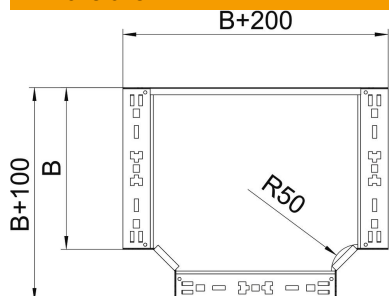

Technical data sheet

Magic tee 85 FS

Item number: 6041662

Tee with quick connector system. For all cable tray types of 85 mm side height.

St Steel

FS Strip galvanized

Master data

Item number	6041662
Type	RTM 820 FS
Description 1	T-branch piece
Description 2	with quick connector
Manufacturer	OBO
Dimension	85x200
Material	Steel
Surface	Strip galvanized
Surface standard	DIN EN 10346
Smallest sales unit	1
Unit of quantity	Piece
Weight	168.2 kg
Weight unit	kg/100 pc.

Technical data sheet

Magic tee 85 FS

Item number: 6041662

Dimensions

Width	200 mm
Height	85 mm
Plate thickness	1.25 mm
Dimension B	200 mm

Technical data

Bend (angle)	90°
Connector version	Integrated connector
Maintain electrical functions	no
NATO hole pattern	no
Change of direction	Horizontal
Rustproof steel, pickled	no
Wide-span version	no
Type of connector, cable support system	Screwed
Rail thickness	1.25 mm