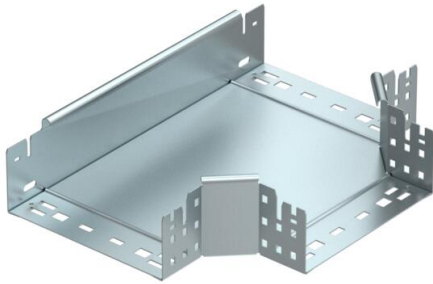

Technical data sheet

Magic tee 85 FS

Item number: 6041662

Tee with quick connector system. For all cable tray types of 85 mm side height.

St Steel

FS Strip galvanized

Master data

Item number	6041662
Type	RTM 820 FS
Description 1	T-branch piece
Description 2	with quick connector
Manufacturer	OBO
Dimension	85x200
Material	Steel
Surface	Strip galvanized
Surface standard	DIN EN 10346
Smallest sales unit	1
Unit of quantity	Piece
Weight	168.2 kg
Weight unit	kg/100 pc.

Technical data sheet

Magic tee 85 FS

Item number: 6041662

Dimensions

Width	200 mm
Height	85 mm
Plate thickness	1.25 mm
Dimension B	200 mm

Technical data

Bend (angle)	90°
Connector version	Integrated connector
Maintain electrical functions	no
NATO hole pattern	no
Change of direction	Horizontal
Rustproof steel, pickled	no
Wide-span version	no
Type of connector, cable support system	Screwed
Rail thickness	1.25 mm