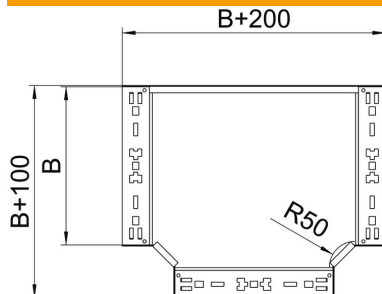

Technical data sheet

Magic tee 110 FT

Item number: 6042038

Tee with quick connector system. For all cable tray types of 110 mm side height.

St Steel

FT Hot-dip galvanised

Master data

Item number	6042038
Description 1	T-branch piece
Description 2	with quick connector
Manufacturer	OBO
Dimension	110x400
Material	Steel
Surface	Hot-dip galvanised
Surface standard	DIN EN ISO 1461
Smallest sales unit	1
Unit of quantity	Piece
Weight	407.8 kg
Weight unit	kg/100 pc.

Technical data sheet

Magic tee 110 FT

Item number: 6042038

Dimensions

Width	400 mm
Height	110 mm
Plate thickness	1.25 mm
Dimension B	400 mm

Technical data

Bend (angle)	90°
Connector version	Integrated connector
Maintain electrical functions	no
NATO hole pattern	no
Change of direction	Horizontal
Rustproof steel, pickled	no
Wide-span version	no
Type of connector, cable support system	Screwed
Rail thickness	1.25 mm