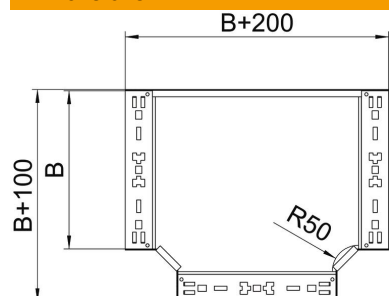

### Master data

Item number	6042014
Description 1	T-branch piece
Description 2	with quick connector
Manufacturer	OBO
Dimension	110x300
Material	Steel
Surface	Strip galvanized
Surface standard	DIN EN 10346
Smallest sales unit	1
Unit of quantity	Piece
Weight	275.6 kg
Weight unit	kg/100 pc.

### Dimensions

Width	300 mm
Height	110 mm
Plate thickness	1.25 mm
Dimension B	300 mm