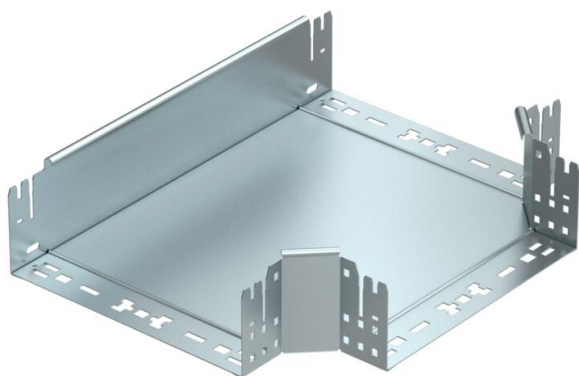

## Magic tee 110 FS

Item number: 6042014

Tee with quick connector system. For all cable tray types of 110 mm side height.

**St** Steel

**FS** Strip galvanized

### Master data

Item number	6042014
Description 1	T-branch piece
Description 2	with quick connector
Manufacturer	OBO
Dimension	110x300
Material	Steel
Surface	Strip galvanized
Surface standard	DIN EN 10346
Smallest sales unit	1
Unit of quantity	Piece
Weight	275.6 kg
Weight unit	kg/100 pc.

### Dimensions

Width	300 mm
Height	110 mm
Plate thickness	1.25 mm
Dimension B	300 mm

### Technical data

Bend (angle)	90°
Connector version	Integrated connector
Maintain electrical functions	no
NATO hole pattern	no
Change of direction	Horizontal
Rustproof steel, pickled	no
Wide-span version	no
Type of connector, cable support system	Screwed
Rail thickness	1.25 mm