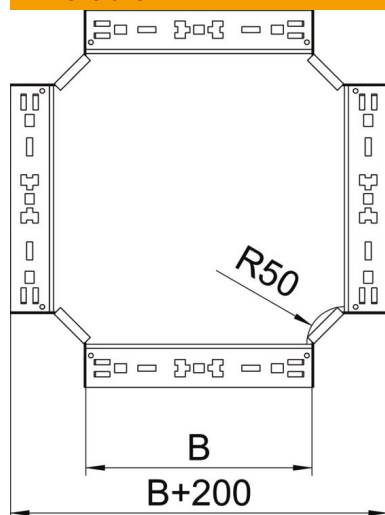

Technical data sheet

Magic cross-over 110 FT

Item number: 7027185

Cross-over with quick connector system. For all cable tray types of 110 mm side height.

St Steel

FT Hot-dip galvanised

Master data

Item number	7027185
Description 1	Cross over
Description 2	with quick connector
Manufacturer	OBO
Dimension	110x200
Material	Steel
Surface	Hot-dip galvanised
Surface standard	DIN EN ISO 1461
Smallest sales unit	1
Unit of quantity	Piece
Weight	206.2 kg
Weight unit	kg/100 pc.

Technical data sheet

Magic cross-over 110 FT

Item number: 7027185

Dimensions

Width	200 mm
Height	110 mm
Plate thickness	1.25 mm
Dimension B	200 mm

Technical data

Bend (angle)	90°
Connector version	Integrated connector
Maintain electrical functions	no
Material thickness, floor plate	1.25 mm
NATO hole pattern	no
Change of direction	Horizontal
Rustproof steel, pickled	no
Wide-span version	no
Type of connector, cable support system	Click fastening
Rail thickness	1.25 mm