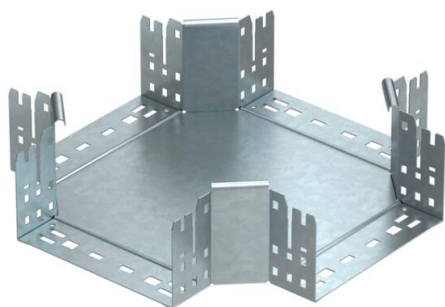

Technical data sheet

Magic cross-over 110 FT

Item number: 7027185

Cross-over with quick connector system. For all cable tray types of 110 mm side height.

St Steel

FT Hot-dip galvanised

Master data

Item number	7027185
Description 1	Cross over
Description 2	with quick connector
Manufacturer	OBO
Dimension	110x200
Material	Steel
Surface	Hot-dip galvanised
Surface standard	DIN EN ISO 1461
Smallest sales unit	1
Unit of quantity	Piece
Weight	206.2 kg
Weight unit	kg/100 pc.

Technical data sheet

Magic cross-over 110 FT

Item number: 7027185

Dimensions

Width	200 mm
Height	110 mm
Plate thickness	1.25 mm
Dimension B	200 mm

Technical data

Bend (angle)	90°
Connector version	Integrated connector
Maintain electrical functions	no
Material thickness, floor plate	1.25 mm
NATO hole pattern	no
Change of direction	Horizontal
Rustproof steel, pickled	no
Wide-span version	no
Type of connector, cable support system	Click fastening
Rail thickness	1.25 mm