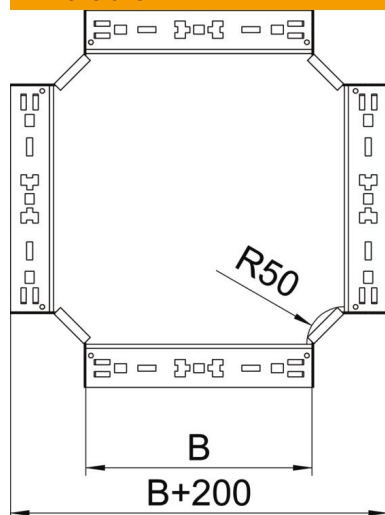

Technical data sheet

Magic cross-over 110 FS

Item number: 7027165

Cross-over with quick connector system. For all cable tray types of 110 mm side height.

St Steel

FS Strip galvanized

Master data

Item number	7027165
Type	RKM 120 FS
Description 1	Cross over
Description 2	with quick connector
Manufacturer	OBO
Dimension	110x200
Material	Steel
Surface	Strip galvanized
Surface standard	DIN EN 10346
Smallest sales unit	1
Unit of quantity	Piece
Weight	192.3 kg
Weight unit	kg/100 pc.

Technical data sheet

Magic cross-over 110 FS

Item number: 7027165

Dimensions

Width	200 mm
Height	110 mm
Plate thickness	1.25 mm
Dimension B	200 mm

Technical data

Bend (angle)	90°
Connector version	Integrated connector
Maintain electrical functions	no
Material thickness, floor plate	1.25 mm
NATO hole pattern	no
Change of direction	Horizontal
Rustproof steel, pickled	no
Wide-span version	no
Type of connector, cable support system	Click fastening
Rail thickness	1.25 mm