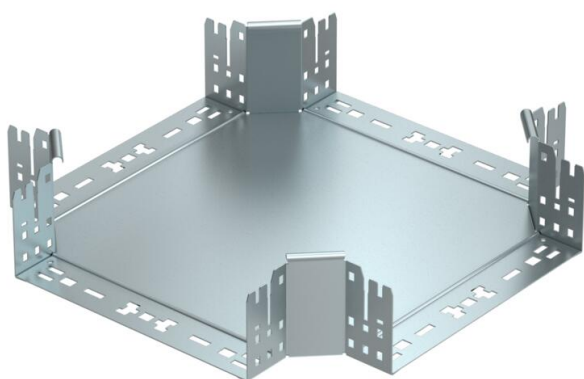

Technical data sheet

Magic cross-over 110 FS

Item number: 7027165

Cross-over with quick connector system. For all cable tray types of 110 mm side height.

St Steel

FS Strip galvanized

Master data

Item number	7027165
Type	RKM 120 FS
Description 1	Cross over
Description 2	with quick connector
Manufacturer	OBO
Dimension	110x200
Material	Steel
Surface	Strip galvanized
Surface standard	DIN EN 10346
Smallest sales unit	1
Unit of quantity	Piece
Weight	192.3 kg
Weight unit	kg/100 pc.

Technical data sheet

Magic cross-over 110 FS

Item number: 7027165

Dimensions

Width	200 mm
Height	110 mm
Plate thickness	1.25 mm
Dimension B	200 mm

Technical data

Bend (angle)	90°
Connector version	Integrated connector
Maintain electrical functions	no
Material thickness, floor plate	1.25 mm
NATO hole pattern	no
Change of direction	Horizontal
Rustproof steel, pickled	no
Wide-span version	no
Type of connector, cable support system	Click fastening
Rail thickness	1.25 mm