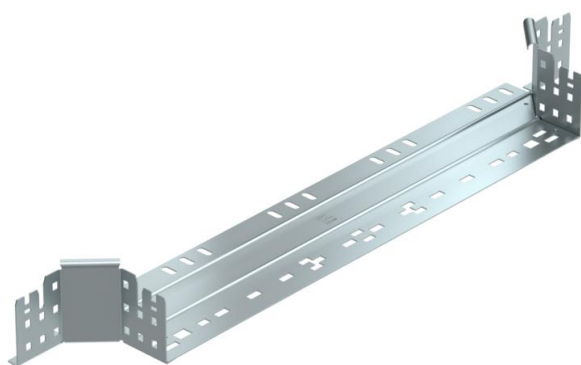

## Magic add-on tee 85 FS

Item number: 6041580

Add-on tee with quick connector system. For all cable tray types of 85 mm side height.

**St** Steel

**FS** Strip galvanized

### Master data

Item number	6041580
Type	RAAM 860 FS
Description 1	Add-on tee
Description 2	with quick connector
Manufacturer	OBO
Dimension	85x600
Material	Steel
Surface	Strip galvanized
Surface standard	DIN EN 10346
Smallest sales unit	1
Unit of quantity	Piece
Weight	110.5 kg
Weight unit	kg/100 pc.

### Dimensions

Width	600 mm
Height	85 mm
Plate thickness	1.25 mm
Dimension B	600 mm

### Technical data

Bend (angle)	90°
Connector version	Integrated connector
Maintain electrical functions	no
Material thickness, floor plate	1.25 mm
NATO hole pattern	no
Change of direction	Horizontal
Rustproof steel, pickled	no
Wide-span version	no
Type of connector, cable support system	Click fastening
Rail thickness	1.25 mm