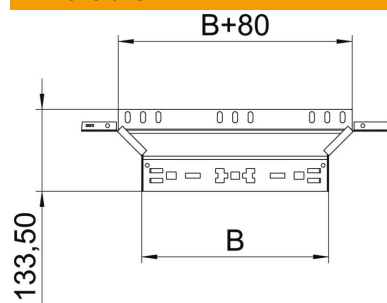

### Master data

Item number	6041580
Type	RAAM 860 FS
Description 1	Add-on tee
Description 2	with quick connector
Manufacturer	OBO
Dimension	85x600
Material	Steel
Surface	Strip galvanized
Surface standard	DIN EN 10346
Smallest sales unit	1
Unit of quantity	Piece
Weight	110.5 kg
Weight unit	kg/100 pc.

### Dimensions

Width	600 mm
Height	85 mm
Plate thickness	1.25 mm
Dimension B	600 mm

### Technical data

Bend (angle)	90°
Connector version	Integrated connector
Maintain electrical functions	no
Material thickness, floor plate	1.25 mm
NATO hole pattern	no
Change of direction	Horizontal
Rustproof steel, pickled	no
Wide-span version	no
Type of connector, cable support system	Click fastening
Rail thickness	1.25 mm