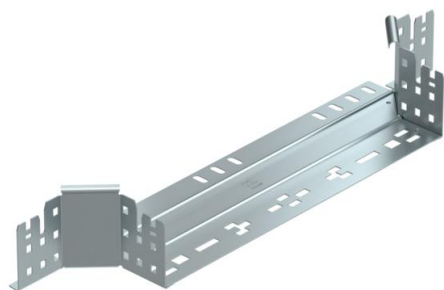

## Magic add-on tee 85 FS

Item number: 6041576

Add-on tee with quick connector system. For all cable tray types of 85 mm side height.

**St** Steel

**FS** Strip galvanized

### Master data

Item number	6041576
Type	RAAM 840 FS
Description 1	Add-on tee
Description 2	with quick connector
Manufacturer	OBO
Dimension	85x400
Material	Steel
Surface	Strip galvanized
Surface standard	DIN EN 10346
Smallest sales unit	1
Unit of quantity	Piece
Weight	84.3 kg
Weight unit	kg/100 pc.

### Dimensions

Width	400 mm
Height	85 mm
Plate thickness	1.25 mm
Dimension B	400 mm

### Technical data

Bend (angle)	90°
Connector version	Integrated connector
Maintain electrical functions	no
Material thickness, floor plate	1.25 mm
NATO hole pattern	no
Change of direction	Horizontal
Rustproof steel, pickled	no
Wide-span version	no
Type of connector, cable support system	Click fastening
Rail thickness	1.25 mm