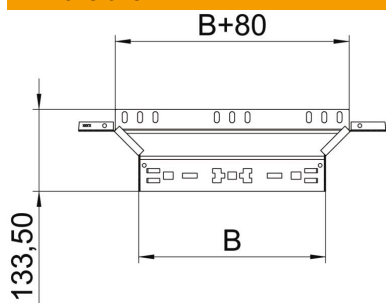

### Master data

Item number	6041576
Type	RAAM 840 FS
Description 1	Add-on tee
Description 2	with quick connector
Manufacturer	OBO
Dimension	85x400
Material	Steel
Surface	Strip galvanized
Surface standard	DIN EN 10346
Smallest sales unit	1
Unit of quantity	Piece
Weight	84.3 kg
Weight unit	kg/100 pc.

### Dimensions

Width	400 mm
Height	85 mm
Plate thickness	1.25 mm
Dimension B	400 mm