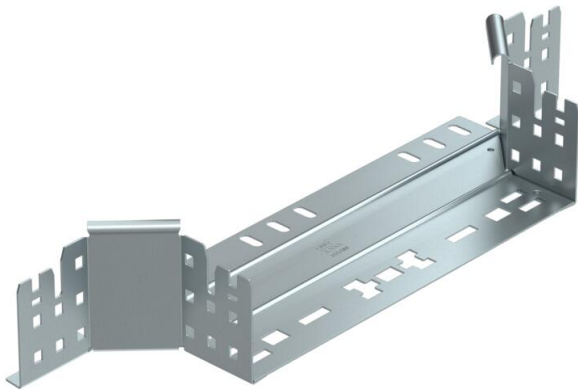

Technical data sheet

Magic add-on tee 85 FS

Item number: 6041574

Add-on tee with quick connector system. For all cable tray types of 85 mm side height.

St Steel

FS Strip galvanized

Master data

Item number	6041574
Description 1	Add-on tee
Description 2	with quick connector
Manufacturer	OBO
Dimension	85x300
Material	Steel
Surface	Strip galvanized
Surface standard	DIN EN 10346
Smallest sales unit	1
Unit of quantity	Piece
Weight	71.3 kg
Weight unit	kg/100 pc.

Technical data sheet

Magic add-on tee 85 FS

Item number: 6041574

Dimensions

Width	300 mm
Height	85 mm
Plate thickness	1.25 mm
Dimension B	300 mm

Technical data

Bend (angle)	90°
Connector version	Integrated connector
Maintain electrical functions	no
Material thickness, floor plate	1.25 mm
NATO hole pattern	no
Change of direction	Horizontal
Rustproof steel, pickled	no
Wide-span version	no
Type of connector, cable support system	Click fastening
Rail thickness	1.25 mm