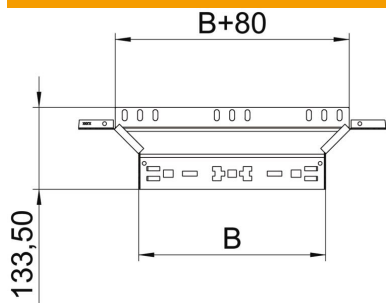

Technical data sheet

Magic add-on tee 85 FS

Item number: 6041574

Add-on tee with quick connector system. For all cable tray types of 85 mm side height.

St Steel

FS Strip galvanized

Master data

Item number	6041574
Description 1	Add-on tee
Description 2	with quick connector
Manufacturer	OBO
Dimension	85x300
Material	Steel
Surface	Strip galvanized
Surface standard	DIN EN 10346
Smallest sales unit	1
Unit of quantity	Piece
Weight	71.3 kg
Weight unit	kg/100 pc.

Technical data sheet

Magic add-on tee 85 FS

Item number: 6041574

Dimensions

Width	300 mm
Height	85 mm
Plate thickness	1.25 mm
Dimension B	300 mm

Technical data

Bend (angle)	90°
Connector version	Integrated connector
Maintain electrical functions	no
Material thickness, floor plate	1.25 mm
NATO hole pattern	no
Change of direction	Horizontal
Rustproof steel, pickled	no
Wide-span version	no
Type of connector, cable support system	Click fastening
Rail thickness	1.25 mm