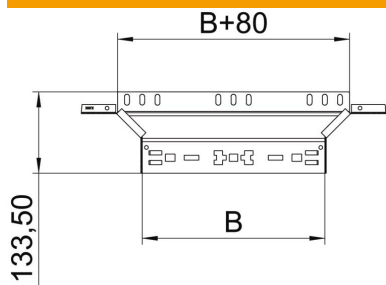

Technical data sheet

Magic add-on tee 85 FT

Item number: 6041590

Add-on tee with quick connector system. For all cable tray types of 85 mm side height.

St Steel

FT Hot-dip galvanised

Master data

Item number	6041590
Type	RAAM 810 FT
Description 1	Add-on tee
Description 2	with quick connector
Manufacturer	OBO
Dimension	85x100
Material	Steel
Surface	Hot-dip galvanised
Surface standard	DIN EN ISO 1461
Smallest sales unit	1
Unit of quantity	Piece
Weight	49 kg
Weight unit	kg/100 pc.

Technical data sheet

Magic add-on tee 85 FT

Item number: 6041590

Dimensions

Width	100 mm
Height	85 mm
Plate thickness	1.25 mm
Dimension B	100 mm

Technical data

Bend (angle)	90°
Connector version	Integrated connector
Maintain electrical functions	no
Material thickness, floor plate	1.25 mm
NATO hole pattern	no
Change of direction	Horizontal
Rustproof steel, pickled	no
Wide-span version	no
Type of connector, cable support system	Click fastening
Rail thickness	1.25 mm