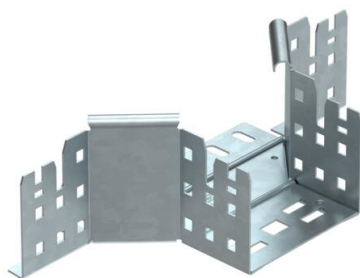

Technical data sheet

Magic add-on tee 85 FT

Item number: 6041590

Add-on tee with quick connector system. For all cable tray types of 85 mm side height.

St Steel

FT Hot-dip galvanised

Master data

Item number	6041590
Type	RAAM 810 FT
Description 1	Add-on tee
Description 2	with quick connector
Manufacturer	OBO
Dimension	85x100
Material	Steel
Surface	Hot-dip galvanised
Surface standard	DIN EN ISO 1461
Smallest sales unit	1
Unit of quantity	Piece
Weight	49 kg
Weight unit	kg/100 pc.

Technical data sheet

Magic add-on tee 85 FT

Item number: 6041590

Dimensions

Width	100 mm
Height	85 mm
Plate thickness	1.25 mm
Dimension B	100 mm

Technical data

Bend (angle)	90°
Connector version	Integrated connector
Maintain electrical functions	no
Material thickness, floor plate	1.25 mm
NATO hole pattern	no
Change of direction	Horizontal
Rustproof steel, pickled	no
Wide-span version	no
Type of connector, cable support system	Click fastening
Rail thickness	1.25 mm