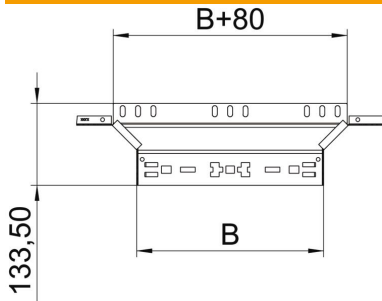

Technical data sheet

Magic add-on tee 60 FS

Item number: 6041236

Magic add-on tee with quick connector system. For all cable tray types of 60 mm side height.

St Steel

FS Strip galvanized

Master data

Item number	6041236
Description 1	Add-on tee
Description 2	with quick connector
Manufacturer	OBO
Dimension	60x300
Material	Steel
Surface	Strip galvanized
Surface standard	DIN EN 10346
Smallest sales unit	1
Unit of quantity	Piece
Weight	60.94 kg
Weight unit	kg/100 pc.

Technical data sheet

Magic add-on tee 60 FS

Item number: 6041236

Dimensions

Width	300 mm
Width	12 in
Height	60 mm
Height	2 in
Plate thickness	1.25 mm
Dimension B	300 mm

Technical data

Bend (angle)	90°
Departing width	300 mm
Connector version	Integrated connector
Maintain electrical functions	yes
Material thickness, floor plate	1.25 mm
NATO hole pattern	no
Change of direction	Horizontal
Rustproof steel, pickled	no
Wide-span version	no
Type of connector, cable support system	Click fastening