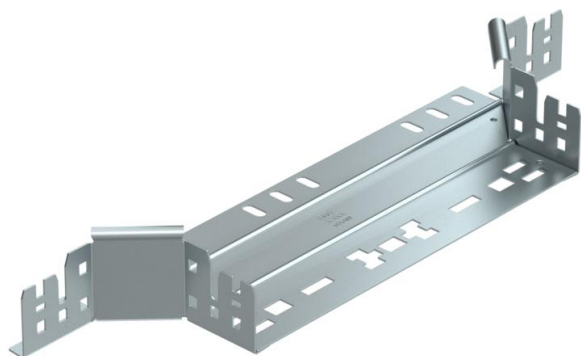

Technical data sheet

Magic add-on tee 60 FS

Item number: 6041236

Magic add-on tee with quick connector system. For all cable tray types of 60 mm side height.

St Steel

FS Strip galvanized

Master data

Item number	6041236
Description 1	Add-on tee
Description 2	with quick connector
Manufacturer	OBO
Dimension	60x300
Material	Steel
Surface	Strip galvanized
Surface standard	DIN EN 10346
Smallest sales unit	1
Unit of quantity	Piece
Weight	60.94 kg
Weight unit	kg/100 pc.

Technical data sheet

Magic add-on tee 60 FS

Item number: 6041236

Dimensions

Width	300 mm
Width	12 in
Height	60 mm
Height	2 in
Plate thickness	1.25 mm
Dimension B	300 mm

Technical data

Bend (angle)	90°
Departing width	300 mm
Connector version	Integrated connector
Maintain electrical functions	yes
Material thickness, floor plate	1.25 mm
NATO hole pattern	no
Change of direction	Horizontal
Rustproof steel, pickled	no
Wide-span version	no
Type of connector, cable support system	Click fastening