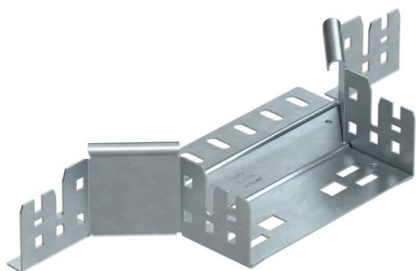

## Magic add-on tee 60 FT

Item number: 6041252

Add-on tee with quick connector system. For all cable tray types of 60 mm side height.

**St** Steel

**FT** Hot-dip galvanised

### Master data

Item number	6041252
Description 1	Add-on tee
Description 2	with quick connector
Manufacturer	OBO
Dimension	60x150
Material	Steel
Surface	Hot-dip galvanised
Surface standard	DIN EN ISO 1461
Smallest sales unit	1
Unit of quantity	Piece
Weight	47.5 kg
Weight unit	kg/100 pc.

## Dimensions

Width	150 mm
Width	6 in
Height	60 mm
Height	2 in
Plate thickness	1.25 mm
Dimension B	150 mm

## Technical data

Bend (angle)	90°
Connector version	Integrated connector
Maintain electrical functions	yes
Material thickness, floor plate	1.25 mm
NATO hole pattern	no
Change of direction	Horizontal
Rustproof steel, pickled	no
Wide-span version	no
Type of connector, cable support system	Click fastening
Rail thickness	1.25 mm