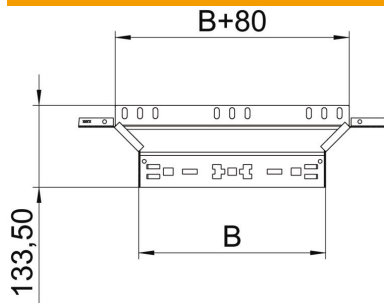

### Master data

Item number	6041252
Description 1	Add-on tee
Description 2	with quick connector
Manufacturer	OBO
Dimension	60x150
Material	Steel
Surface	Hot-dip galvanised
Surface standard	DIN EN ISO 1461
Smallest sales unit	1
Unit of quantity	Piece
Weight	47.5 kg
Weight unit	kg/100 pc.

## Dimensions

Width	150 mm
Width	6 in
Height	60 mm
Height	2 in
Plate thickness	1.25 mm
Dimension B	150 mm

## Technical data

Bend (angle)	90°
Connector version	Integrated connector
Maintain electrical functions	yes
Material thickness, floor plate	1.25 mm
NATO hole pattern	no
Change of direction	Horizontal
Rustproof steel, pickled	no
Wide-span version	no
Type of connector, cable support system	Click fastening
Rail thickness	1.25 mm