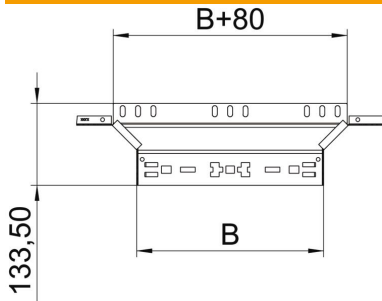

### Master data

Item number	6041232
Description 1	Add-on tee
Description 2	with quick connector
Manufacturer	OBO
Dimension	60x150
Material	Steel
Surface	Strip galvanized
Surface standard	DIN EN 10346
Smallest sales unit	1
Unit of quantity	Piece
Weight	42.046 kg
Weight unit	kg/100 pc.

### Dimensions

Width	150 mm
Width	6 in
Height	60 mm
Height	2 in
Plate thickness	1.25 mm
Dimension B	150 mm

### Technical data

Bend (angle)	90°
Departing width	150 mm
Connector version	Integrated connector
Maintain electrical functions	yes
Material thickness, floor plate	1.25 mm
NATO hole pattern	no
Change of direction	Horizontal
Rustproof steel, pickled	no
Wide-span version	no
Type of connector, cable support system	Click fastening