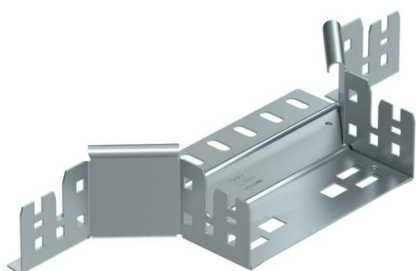

## Magic add-on tee 60 FS

Item number: 6041232

Magic add-on tee with quick connector system. For all cable tray types of 60 mm side height.

**St** Steel

**FS** Strip galvanized

### Master data

Item number	6041232
Description 1	Add-on tee
Description 2	with quick connector
Manufacturer	OBO
Dimension	60x150
Material	Steel
Surface	Strip galvanized
Surface standard	DIN EN 10346
Smallest sales unit	1
Unit of quantity	Piece
Weight	42.046 kg
Weight unit	kg/100 pc.

### Dimensions

Width	150 mm
Width	6 in
Height	60 mm
Height	2 in
Plate thickness	1.25 mm
Dimension B	150 mm

### Technical data

Bend (angle)	90°
Departing width	150 mm
Connector version	Integrated connector
Maintain electrical functions	yes
Material thickness, floor plate	1.25 mm
NATO hole pattern	no
Change of direction	Horizontal
Rustproof steel, pickled	no
Wide-span version	no
Type of connector, cable support system	Click fastening