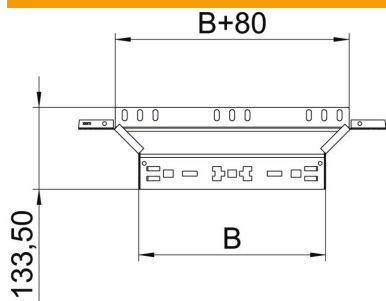

Technical data sheet

Magic add-on tee 60 A2

Item number: 6041270

Add-on tee with quick connector system. For all cable tray types of 60 mm side height.

A2 Stainless steel

2B Bright, treated

Master data

Item number	6041270
Type	RAAM 610 A2
Description 1	Add-on tee
Description 2	with quick connector
Manufacturer	OBO
Dimension	60x100
Material	Stainless steel
Surface	Bright, treated
Surface standard	
Smallest sales unit	1
Unit of quantity	Piece
Weight	37.7 kg
Weight unit	kg/100 pc.

Technical data sheet

Magic add-on tee 60 A2

Item number: 6041270

Dimensions

Width	100 mm
Height	60 mm
Plate thickness	1.25 mm
Dimension B	100 mm

Technical data

Bend (angle)	90°
Connector version	Integrated connector
Maintain electrical functions	no
Material thickness, floor plate	1.25 mm
NATO hole pattern	no
Change of direction	Horizontal
Rustproof steel, pickled	no
Wide-span version	no
Type of connector, cable support system	Click fastening
Rail thickness	1.25 mm