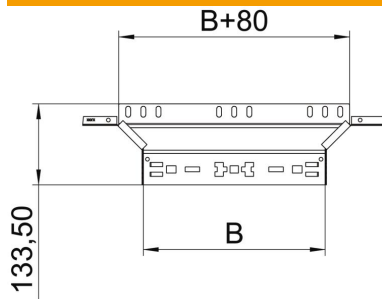

Technical data sheet

Magic add-on tee 110 FS

Item number: 6041928

Add-on tee with quick connector system. For all cable tray types of 110 mm side height.

St Steel

FS Strip galvanized

Master data

Item number	6041928
Type	RAAM 150 FS
Description 1	Add-on tee
Description 2	with quick connector
Manufacturer	OBO
Dimension	110x500
Material	Steel
Surface	Strip galvanized
Surface standard	DIN EN 10346
Smallest sales unit	1
Unit of quantity	Piece
Weight	105.1 kg
Weight unit	kg/100 pc.

Technical data sheet

Magic add-on tee 110 FS

Item number: 6041928

Dimensions

Width	500 mm
Height	110 mm
Plate thickness	1.25 mm
Dimension B	500 mm

Technical data

Bend (angle)	90°
Connector version	Integrated connector
Maintain electrical functions	no
Material thickness, floor plate	1.25 mm
NATO hole pattern	no
Change of direction	Horizontal
Rustproof steel, pickled	no
Wide-span version	no
Type of connector, cable support system	Click fastening
Rail thickness	1.25 mm