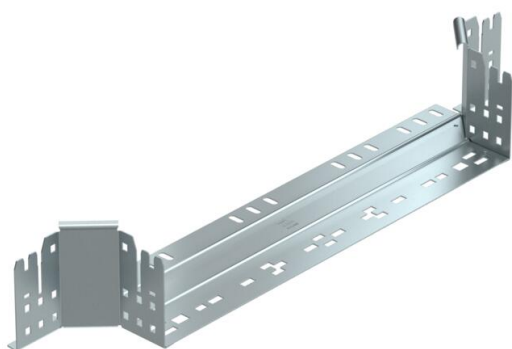

Technical data sheet

Magic add-on tee 110 FS

Item number: 6041928

Add-on tee with quick connector system. For all cable tray types of 110 mm side height.

St Steel

FS Strip galvanized

Master data

Item number	6041928
Type	RAAM 150 FS
Description 1	Add-on tee
Description 2	with quick connector
Manufacturer	OBO
Dimension	110x500
Material	Steel
Surface	Strip galvanized
Surface standard	DIN EN 10346
Smallest sales unit	1
Unit of quantity	Piece
Weight	105.1 kg
Weight unit	kg/100 pc.

Technical data sheet

Magic add-on tee 110 FS

Item number: 6041928

Dimensions

Width	500 mm
Height	110 mm
Plate thickness	1.25 mm
Dimension B	500 mm

Technical data

Bend (angle)	90°
Connector version	Integrated connector
Maintain electrical functions	no
Material thickness, floor plate	1.25 mm
NATO hole pattern	no
Change of direction	Horizontal
Rustproof steel, pickled	no
Wide-span version	no
Type of connector, cable support system	Click fastening
Rail thickness	1.25 mm