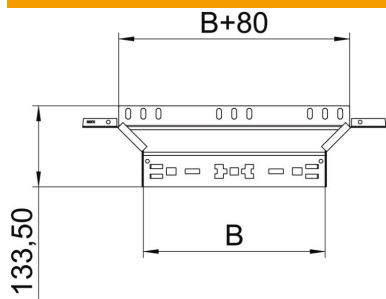

Technical data sheet

Magic add-on tee 110 FS

Item number: 6041926

Add-on tee with quick connector system. For all cable tray types of 110 mm side height.

St Steel

FS Strip galvanized

Master data

Item number	6041926
Description 1	Add-on tee
Description 2	with quick connector
Manufacturer	OBO
Dimension	110x400
Material	Steel
Surface	Strip galvanized
Surface standard	DIN EN 10346
Smallest sales unit	1
Unit of quantity	Piece
Weight	92.2 kg
Weight unit	kg/100 pc.

Technical data sheet

Magic add-on tee 110 FS

Item number: 6041926

Dimensions

Width	400 mm
Height	110 mm
Plate thickness	1.25 mm
Dimension B	400 mm

Technical data

Bend (angle)	90°
Connector version	Integrated connector
Maintain electrical functions	no
Material thickness, floor plate	1.25 mm
NATO hole pattern	no
Change of direction	Horizontal
Rustproof steel, pickled	no
Wide-span version	no
Type of connector, cable support system	Click fastening
Rail thickness	1.25 mm