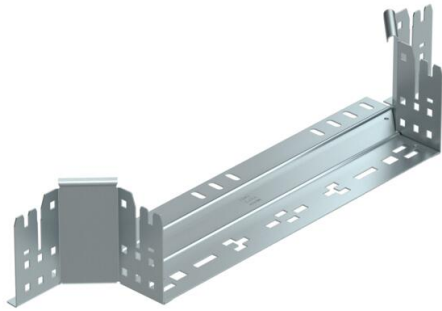

Technical data sheet

Magic add-on tee 110 FS

Item number: 6041926

Add-on tee with quick connector system. For all cable tray types of 110 mm side height.

St Steel

FS Strip galvanized

Master data

Item number	6041926
Description 1	Add-on tee
Description 2	with quick connector
Manufacturer	OBO
Dimension	110x400
Material	Steel
Surface	Strip galvanized
Surface standard	DIN EN 10346
Smallest sales unit	1
Unit of quantity	Piece
Weight	92.2 kg
Weight unit	kg/100 pc.

Technical data sheet

Magic add-on tee 110 FS

Item number: 6041926

Dimensions

Width	400 mm
Height	110 mm
Plate thickness	1.25 mm
Dimension B	400 mm

Technical data

Bend (angle)	90°
Connector version	Integrated connector
Maintain electrical functions	no
Material thickness, floor plate	1.25 mm
NATO hole pattern	no
Change of direction	Horizontal
Rustproof steel, pickled	no
Wide-span version	no
Type of connector, cable support system	Click fastening
Rail thickness	1.25 mm