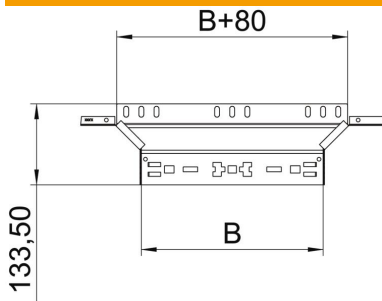

Technical data sheet

Magic add-on tee 110 FT

Item number: 6041944

Add-on tee with quick connector system. For all cable tray types of 110 mm side height.

St Steel

FT Hot-dip galvanised

Master data

Item number	6041944
Description 1	Add-on tee
Description 2	with quick connector
Manufacturer	OBO
Dimension	110x300
Material	Steel
Surface	Hot-dip galvanised
Surface standard	DIN EN ISO 1461
Smallest sales unit	1
Unit of quantity	Piece
Weight	84.9 kg
Weight unit	kg/100 pc.

Technical data sheet

Magic add-on tee 110 FT

Item number: 6041944

Dimensions

Width	300 mm
Height	110 mm
Plate thickness	1.25 mm
Dimension B	300 mm

Technical data

Bend (angle)	90°
Connector version	Integrated connector
Maintain electrical functions	no
Material thickness, floor plate	1.25 mm
NATO hole pattern	no
Change of direction	Horizontal
Rustproof steel, pickled	no
Wide-span version	no
Type of connector, cable support system	Click fastening
Rail thickness	1.25 mm