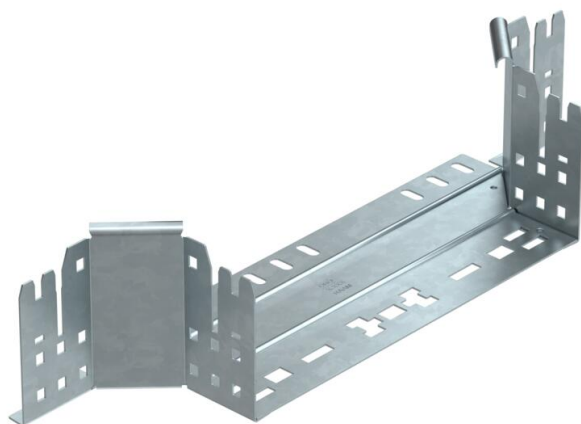

Technical data sheet

Magic add-on tee 110 FT

Item number: 6041944

Add-on tee with quick connector system. For all cable tray types of 110 mm side height.

St Steel

FT Hot-dip galvanised

Master data

Item number	6041944
Description 1	Add-on tee
Description 2	with quick connector
Manufacturer	OBO
Dimension	110x300
Material	Steel
Surface	Hot-dip galvanised
Surface standard	DIN EN ISO 1461
Smallest sales unit	1
Unit of quantity	Piece
Weight	84.9 kg
Weight unit	kg/100 pc.

Technical data sheet

Magic add-on tee 110 FT

Item number: 6041944

Dimensions

Width	300 mm
Height	110 mm
Plate thickness	1.25 mm
Dimension B	300 mm

Technical data

Bend (angle)	90°
Connector version	Integrated connector
Maintain electrical functions	no
Material thickness, floor plate	1.25 mm
NATO hole pattern	no
Change of direction	Horizontal
Rustproof steel, pickled	no
Wide-span version	no
Type of connector, cable support system	Click fastening
Rail thickness	1.25 mm