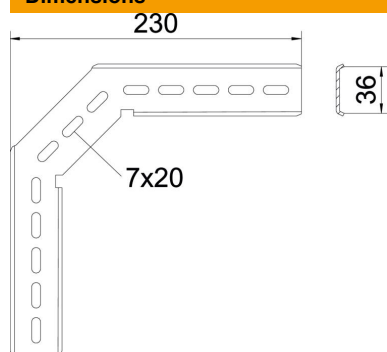

Technical data sheet

90° mounting angle FT

Item number: 6017355

90° installation profile, vertical, for C mesh cable tray and GR-Magic® mesh cable tray with a side height of 55 mm.
Each with two clamps of type KS 23/35.
Including connector, to create 90° bends.

St Steel

FT Hot-dip galvanised

Master data

Item number	6017355
Type	MW 90 SL23 FT
Description 1	90° installation angle
Description 2	for C-mesh cable tray
Manufacturer	OBO
Dimension	230x230
Material	Steel
Surface	Hot-dip galvanised
Surface standard	DIN EN ISO 1461
Smallest sales unit	20
Unit of quantity	Piece
Weight	35.4 kg
Weight unit	kg/100 pc.

Technical data sheet

90° mounting angle FT

Item number: 6017355

Dimensions

Dimension	230 x 230
-----------	-----------

Technical data

Rustproof steel, pickled	no
--------------------------	----