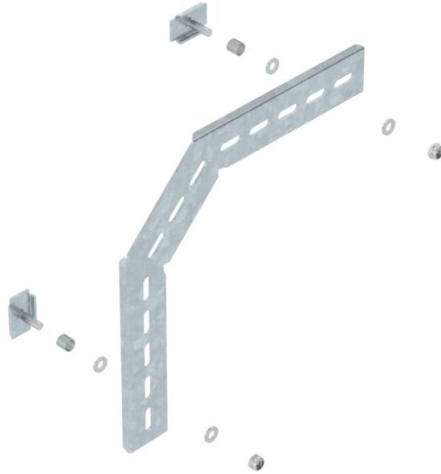

Technical data sheet

90° mounting angle FT

Item number: 6017355

90° installation profile, vertical, for C mesh cable tray and GR-Magic® mesh cable tray with a side height of 55 mm.
Each with two clamps of type KS 23/35.
Including connector, to create 90° bends.

St Steel

FT Hot-dip galvanised

Master data

Item number	6017355
Type	MW 90 SL23 FT
Description 1	90° installation angle
Description 2	for C-mesh cable tray
Manufacturer	OBO
Dimension	230x230
Material	Steel
Surface	Hot-dip galvanised
Surface standard	DIN EN ISO 1461
Smallest sales unit	20
Unit of quantity	Piece
Weight	35.4 kg
Weight unit	kg/100 pc.

Technical data sheet

90° mounting angle FT

Item number: 6017355

Dimensions

Dimension	230 x 230
-----------	-----------

Technical data

Rustproof steel, pickled	no
--------------------------	----