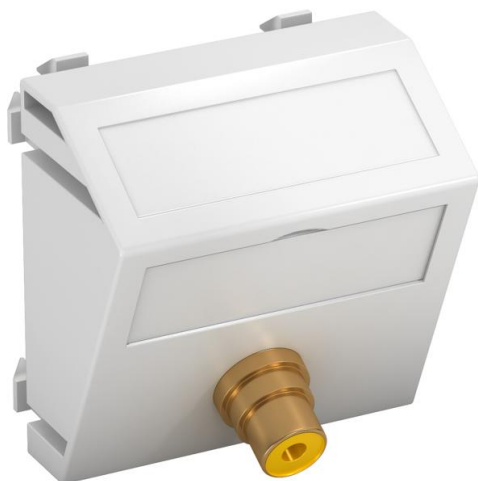

Technical data sheet

Video cinch connection, 1 module, slanting outlet, as 1:1 coupling, pure white
Item number: 6105006

Multimedia support with one cinch connection socket for composite video, slanting cable outlet, with labelling panel, cinch coupling (RCA), socket-socket version, colour coding yellow. Support plate with locking fastening, suitable for horizontal and vertical installation in the system environment.

PC Polycarbonate

Master data

Item number	6105006
Type	MTS-R F RW1
Description 1	Multimedia support video cinch
Description 2	1x coupling, socket-socket
Manufacturer	OBO
Dimension	45x45mm
Colour	Pure white; RAL 9010
Material	Polycarbonate
Smallest sales unit	1
Unit of quantity	Piece
Weight	1.7 kg
Weight unit	kg/100 pc.

Technical data sheet

Video cinch connection, 1 module, slanting outlet, as 1:1 coupling, pure white
Item number: 6105006

Dimensions

Width	45 mm
Height	45 mm

Technical data

Number of units	1
Surface version	Matt
Fastening type	Lock
Halogen-free	yes
Hinged cover	no
Lamp-wire connector	no
With printed label	no
With dust protection	no
Protection rating	IP20
Depth	26 mm
Support ring	no
Transparent	no
Use	Cinch
Strain relief option	no
Combination	Basic element with central cover plate