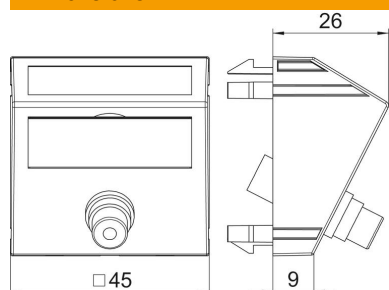

Technical data sheet

Video cinch connection, 1 module, slanting outlet, as 1:1 coupling, pure white
Item number: 6105006

Multimedia support with one cinch connection socket for composite video, slanting cable outlet, with labelling panel, cinch coupling (RCA), socket-socket version, colour coding yellow. Support plate with locking fastening, suitable for horizontal and vertical installation in the system environment.

PC Polycarbonate

Master data

Item number	6105006
Type	MTS-R F RW1
Description 1	Multimedia support video cinch
Description 2	1x coupling, socket-socket
Manufacturer	OBO
Dimension	45x45mm
Colour	Pure white; RAL 9010
Material	Polycarbonate
Smallest sales unit	1
Unit of quantity	Piece
Weight	1.7 kg
Weight unit	kg/100 pc.

Technical data sheet

Video cinch connection, 1 module, slanting outlet, as 1:1 coupling, pure white
Item number: 6105006

Dimensions

Width	45 mm
Height	45 mm

Technical data

Number of units	1
Surface version	Matt
Fastening type	Lock
Halogen-free	yes
Hinged cover	no
Lamp-wire connector	no
With printed label	no
With dust protection	no
Protection rating	IP20
Depth	26 mm
Support ring	no
Transparent	no
Use	Cinch
Strain relief option	no
Combination	Basic element with central cover plate