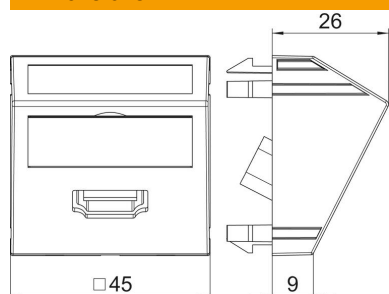

Technical data sheet

HDMI connection, 1 module, slanting outlet, with connection cable

Item number: 6104841

Multimedia support with one HDMI connection socket, slanting cable outlet, with labelling panel, short HDMI connection cable, socket-socket version. Support plate with locking fastening, suitable for horizontal and vertical installation in the system environment.

PC Polycarbonate

Master data

Item number	6104841
Type	MTS-HD F SWGR1
Description 1	Multimedia support, HDMI
Description 2	with cable, socket-socket
Manufacturer	OBO
Dimension	45x45mm
Colour	Black-grey; RAL 7021
Material	Polycarbonate
Smallest sales unit	1
Unit of quantity	Piece
Weight	6.2 kg
Weight unit	kg/100 pc.

Technical data sheet

HDMI connection, 1 module, slanting outlet, with connection cable

Item number: 6104841

Dimensions

Width	45 mm
Height	45 mm

Technical data

Number of units	1
Surface version	Matt
Fastening type	Lock
Labelling panel	With labelling panel
Halogen-free	yes
Hinged cover	no
Lamp-wire connector	no
With printed label	no
With dust protection	no
Protection rating	IP20
Depth	26 mm
Support ring	no
Transparent	no
Use	HDMI
Strain relief option	no
Combination	Basic element with central cover plate