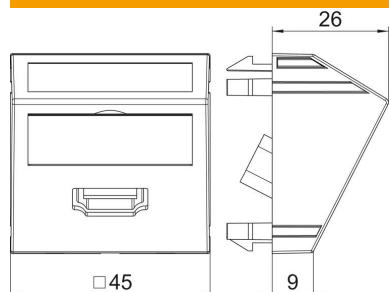

## Master data

Item number	6104838
Type	MTS-HD F RW1
Description 1	Multimedia support, HDMI
Description 2	with cable, socket-socket
Manufacturer	OBO
Dimension	45x45mm
Colour	Pure white; RAL 9010
Material	Polycarbonate
Smallest sales unit	1
Unit of quantity	Piece
Weight	6.2 kg
Weight unit	kg/100 pc.

## Dimensions

Width	45 mm
Height	45 mm