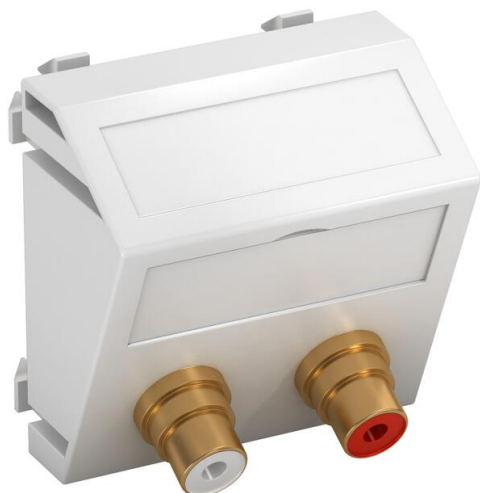

Technical data sheet

Audio cinch connection, 1 module, slanting outlet, as 1:1 coupling, pure white
Item number: 6105078

Multimedia support with two cinch connection sockets for audio R/L, slanting cable outlet, with labelling panel, two cinch couplings (RCA), socket-socket version, colour coding red/white. Support plate with locking fastening, suitable for horizontal and vertical installation in the system environment.

PC Polycarbonate

Master data

Item number	6105078
Type	MTS-2R F RW1
Description 1	Multimedia support audio cinch
Description 2	2x coupling, socket-socket
Manufacturer	OBO
Dimension	45x45mm
Colour	Pure white; RAL 9010
Material	Polycarbonate
Smallest sales unit	1
Unit of quantity	Piece
Weight	2.7 kg
Weight unit	kg/100 pc.

Technical data sheet

Audio cinch connection, 1 module, slanting outlet, as 1:1 coupling, pure white
Item number: 6105078

Dimensions

Width	45 mm
Height	45 mm

Technical data

Number of units	1
Surface version	Matt
Fastening type	Lock
Halogen-free	yes
Hinged cover	no
Lamp-wire connector	no
With printed label	no
With dust protection	no
Protection rating	IP20
Depth	26 mm
Support ring	no
Transparent	no
Use	Cinch
Strain relief option	no
Combination	Basic element with central cover plate