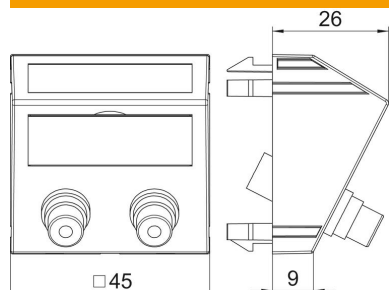

Technical data sheet

Audio cinch connection, 1 module, slanting outlet, as 1:1 coupling, pure white
Item number: 6105078

Multimedia support with two cinch connection sockets for audio R/L, slanting cable outlet, with labelling panel, two cinch couplings (RCA), socket-socket version, colour coding red/white. Support plate with locking fastening, suitable for horizontal and vertical installation in the system environment.

PC Polycarbonate

Master data

Item number	6105078
Type	MTS-2R F RW1
Description 1	Multimedia support audio cinch
Description 2	2x coupling, socket-socket
Manufacturer	OBO
Dimension	45x45mm
Colour	Pure white; RAL 9010
Material	Polycarbonate
Smallest sales unit	1
Unit of quantity	Piece
Weight	2.7 kg
Weight unit	kg/100 pc.

Technical data sheet

Audio cinch connection, 1 module, slanting outlet, as 1:1 coupling, pure white
Item number: 6105078

Dimensions

Width	45 mm
Height	45 mm

Technical data

Number of units	1
Surface version	Matt
Fastening type	Lock
Halogen-free	yes
Hinged cover	no
Lamp-wire connector	no
With printed label	no
With dust protection	no
Protection rating	IP20
Depth	26 mm
Support ring	no
Transparent	no
Use	Cinch
Strain relief option	no
Combination	Basic element with central cover plate