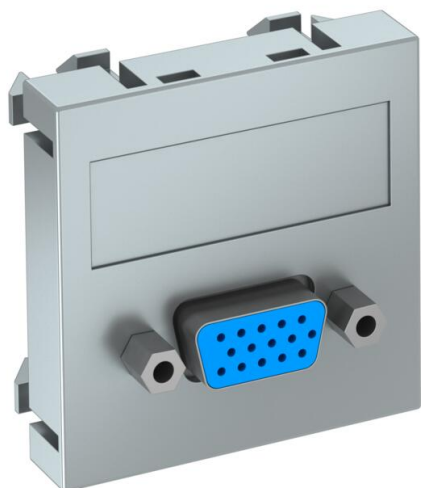

Technical data sheet

VGA connection, 1 module, straight outlet, as screw connection

Item number: 6104616

Multimedia support with one VGA connection socket, straight cable outlet, with labelling panel, VGA socket (HD15) with screw connection. Support plate with locking fastening, suitable for horizontal and vertical installation in the system environment.

PC Polycarbonate

Master data

Item number	6104616
Type	MTG-VGA S AL1
Description 1	Multimedia support, VGA
Description 2	socket with screw connection
Manufacturer	OBO
Dimension	45x45mm
Colour	Aluminium painted
Material	Polycarbonate
Smallest sales unit	1
Unit of quantity	Piece
Weight	2.4 kg
Weight unit	kg/100 pc.

Technical data sheet

VGA connection, 1 module, straight outlet, as screw connection

Item number: 6104616

Dimensions

Width	45 mm
Height	45 mm

Technical data

Surface version	Matt
Fastening type	Lock
Labelling panel	With labelling panel
Halogen-free	yes
Hinged cover	no
Lamp-wire connector	no
With printed label	no
With dust protection	no
Protection rating	IP20
Depth	9 mm
Support ring	no
Transparent	no
Use	VGA
Strain relief option	no
Combination	Basic element with central cover plate