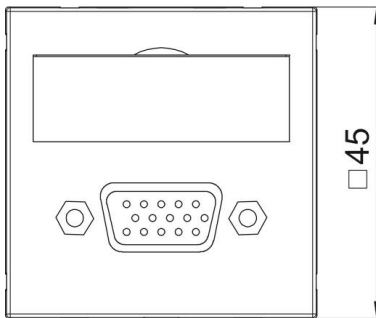

Technical data sheet

VGA connection, 1 module, straight outlet, as screw connection

Item number: 6104616

Multimedia support with one VGA connection socket, straight cable outlet, with labelling panel, VGA socket (HD15) with screw connection. Support plate with locking fastening, suitable for horizontal and vertical installation in the system environment.

PC Polycarbonate

Master data

Item number	6104616
Type	MTG-VGA S AL1
Description 1	Multimedia support, VGA
Description 2	socket with screw connection
Manufacturer	OBO
Dimension	45x45mm
Colour	Aluminium painted
Material	Polycarbonate
Smallest sales unit	1
Unit of quantity	Piece
Weight	2.4 kg
Weight unit	kg/100 pc.

Technical data sheet

VGA connection, 1 module, straight outlet, as screw connection

Item number: 6104616

Dimensions

Width	45 mm
Height	45 mm

Technical data

Surface version	Matt
Fastening type	Lock
Labelling panel	With labelling panel
Halogen-free	yes
Hinged cover	no
Lamp-wire connector	no
With printed label	no
With dust protection	no
Protection rating	IP20
Depth	9 mm
Support ring	no
Transparent	no
Use	VGA
Strain relief option	no
Combination	Basic element with central cover plate