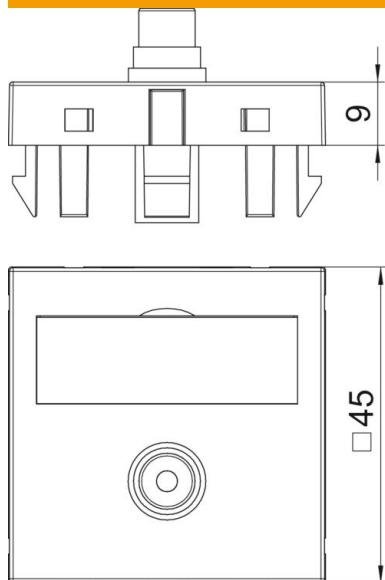

# Technical data sheet

Video cinch connection, 1 module, straight outlet, as 1:1 coupling, pure white  
Item number: 6104994

Multimedia support with one cinch connection socket for composite video, straight cable outlet, with labelling panel, cinch coupling (RCA), socket-socket version, colour coding yellow. Support plate with locking fastening, suitable for horizontal and vertical installation in the system environment.

## Master data

Item number	6104994
Type	MTG-R F RW1
Description 1	Multimedia support video cinch
Description 2	1x coupling, socket-socket
Manufacturer	OBO
Dimension	45x45mm
Colour	Pure white; RAL 9010
Material	Polycarbonate
Smallest sales unit	1
Unit of quantity	Piece
Weight	1.5 kg
Weight unit	kg/100 pc.

# Technical data sheet

Video cinch connection, 1 module, straight outlet, as 1:1 coupling, pure white  
Item number: 6104994

## Dimensions

Width	45 mm
Height	45 mm