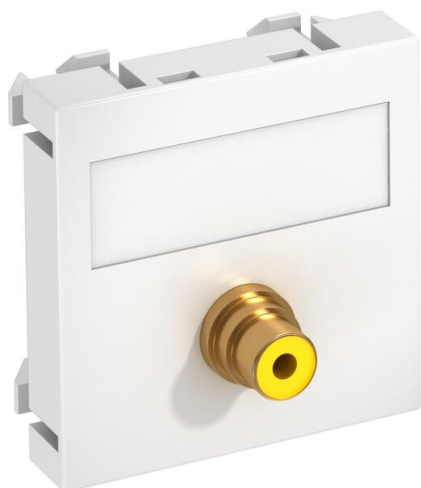

# Technical data sheet

Video cinch connection, 1 module, straight outlet, as 1:1 coupling, pure white  
Item number: 6104994

Multimedia support with one cinch connection socket for composite video, straight cable outlet, with labelling panel, cinch coupling (RCA), socket-socket version, colour coding yellow. Support plate with locking fastening, suitable for horizontal and vertical installation in the system environment.

## Master data

Item number	6104994
Type	MTG-R F RW1
Description 1	Multimedia support video cinch
Description 2	1x coupling, socket-socket
Manufacturer	OBO
Dimension	45x45mm
Colour	Pure white; RAL 9010
Material	Polycarbonate
Smallest sales unit	1
Unit of quantity	Piece
Weight	1.5 kg
Weight unit	kg/100 pc.

# Technical data sheet

Video cinch connection, 1 module, straight outlet, as 1:1 coupling, pure white  
Item number: 6104994

## Dimensions

Width	45 mm
Height	45 mm