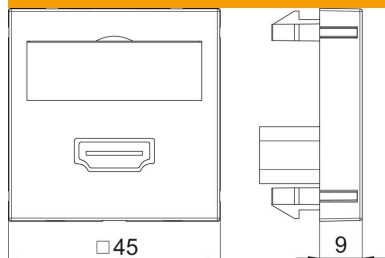

Technical data sheet

HDMI connection, 1 module, straight outlet, as screw connection

Item number: 6104802

Multimedia support with one HDMI connection socket, straight cable outlet, with labelling panel, HDMI socket with screw connection. Support plate with locking fastening, suitable for horizontal and vertical installation in the system environment.

Note: Due to the device dimensions, device installation in Rapid 45 device installation trunking and ISSR..45 / ISSD..45 service poles is not possible.

PC Polycarbonate

Master data

| | |
|---------------------|------------------------------|
| Item number | 6104802 |
| Type | MTG-HD S RW1 |
| Description 1 | Multimedia support, HDMI |
| Description 2 | socket with screw connection |
| Manufacturer | OBO |
| Dimension | 45x45mm |
| Colour | Pure white; RAL 9010 |
| Material | Polycarbonate |
| Smallest sales unit | 1 |
| Unit of quantity | Piece |
| Weight | 3.2 kg |
| Weight unit | kg/100 pc. |

Technical data sheet

HDMI connection, 1 module, straight outlet, as screw connection

Item number: 6104802

Dimensions

| | |
|--------|-------|
| Width | 45 mm |
| Height | 45 mm |

Technical data

| | |
|----------------------|--|
| Number of units | 1 |
| Surface version | Matt |
| Fastening type | Lock |
| Labelling panel | With labelling panel |
| Halogen-free | yes |
| Hinged cover | no |
| Lamp-wire connector | no |
| With printed label | no |
| With dust protection | no |
| Protection rating | IP20 |
| Depth | 9 mm |
| Support ring | no |
| Transparent | no |
| Use | HDMI |
| Strain relief option | no |
| Combination | Basic element with central cover plate |