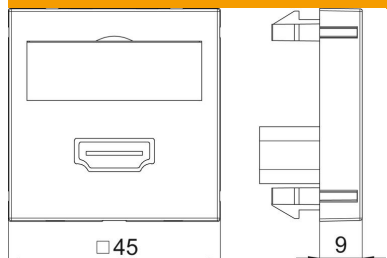

Technical data sheet

HDMI connection, 1 module, straight outlet, as screw connection

Item number: 6104808

Multimedia support with one HDMI connection socket, straight cable outlet, with labelling panel, HDMI socket with screw connection. Support plate with locking fastening, suitable for horizontal and vertical installation in the system environment.

Note: Due to the device dimensions, device installation in Rapid 45 device installation trunking and ISSR..45 / ISSD..45 service poles is not possible.

PC Polycarbonate

Master data

Item number	6104808
Type	MTG-HD S AL1
Description 1	Multimedia support, HDMI
Description 2	socket with screw connection
Manufacturer	OBO
Dimension	45x45mm
Colour	Aluminium painted
Material	Polycarbonate
Smallest sales unit	1
Unit of quantity	Piece
Weight	3.2 kg
Weight unit	kg/100 pc.

Technical data sheet

HDMI connection, 1 module, straight outlet, as screw connection

Item number: 6104808

Dimensions

Width	45 mm
Height	45 mm

Technical data

Surface version	Matt
Fastening type	Lock
Labelling panel	With labelling panel
Halogen-free	yes
Hinged cover	no
Lamp-wire connector	no
With printed label	no
With dust protection	no
Protection rating	IP20
Depth	9 mm
Support ring	no
Transparent	no
Use	HDMI
Strain relief option	no
Combination	Basic element with central cover plate