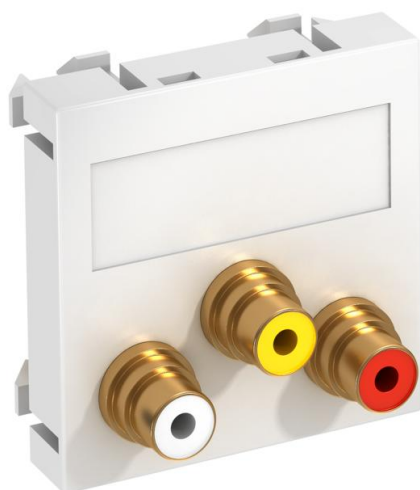

Technical data sheet

Audio/video cinch connection, 1 module, straight outlet, as 1:1 coupling, pure white
Item number: 6105186

Multimedia support with three cinch connection sockets for audio/video, straight cable outlet, with labelling panel, three cinch couplings (RCA), socket-socket version, colour coding yellow/red/white. Support plate with locking fastening, suitable for horizontal and vertical installation in the system environment.

PC Polycarbonate

Master data

Item number	6105186
Type	MTG-12R F RW1
Description 1	Multimedia support audio/video
Description 2	3x coupling, socket-socket
Manufacturer	OBO
Dimension	45x45mm
Colour	Pure white; RAL 9010
Material	Polycarbonate
Smallest sales unit	1
Unit of quantity	Piece
Weight	3.2 kg
Weight unit	kg/100 pc.

Technical data sheet

Audio/video cinch connection, 1 module, straight outlet, as 1:1 coupling, pure white
Item number: 6105186

Dimensions

Width	45 mm
Height	45 mm

Technical data

Number of units	1
Surface version	Matt
Fastening type	Lock
Halogen-free	yes
Hinged cover	no
Lamp-wire connector	no
With printed label	no
With dust protection	no
Protection rating	IP20
Depth	9 mm
Support ring	no
Transparent	no
Use	Cinch
Strain relief option	no
Combination	Basic element with central cover plate