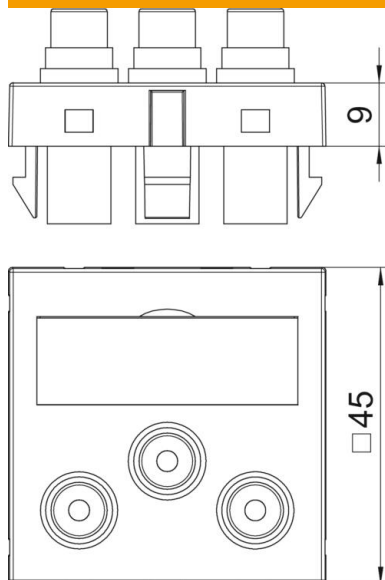

Technical data sheet

Audio/video cinch connection, 1 module, straight outlet, as 1:1 coupling, pure white
Item number: 6105186

Multimedia support with three cinch connection sockets for audio/video, straight cable outlet, with labelling panel, three cinch couplings (RCA), socket-socket version, colour coding yellow/red/white. Support plate with locking fastening, suitable for horizontal and vertical installation in the system environment.

PC Polycarbonate

Master data

Item number	6105186
Type	MTG-12R F RW1
Description 1	Multimedia support audio/video
Description 2	3x coupling, socket-socket
Manufacturer	OBO
Dimension	45x45mm
Colour	Pure white; RAL 9010
Material	Polycarbonate
Smallest sales unit	1
Unit of quantity	Piece
Weight	3.2 kg
Weight unit	kg/100 pc.

Technical data sheet

Audio/video cinch connection, 1 module, straight outlet, as 1:1 coupling, pure white
Item number: 6105186

Dimensions

Width	45 mm
Height	45 mm

Technical data

Number of units	1
Surface version	Matt
Fastening type	Lock
Halogen-free	yes
Hinged cover	no
Lamp-wire connector	no
With printed label	no
With dust protection	no
Protection rating	IP20
Depth	9 mm
Support ring	no
Transparent	no
Use	Cinch
Strain relief option	no
Combination	Basic element with central cover plate