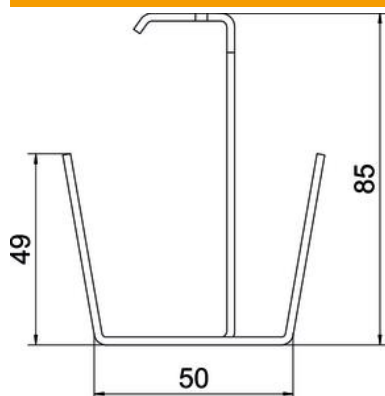

## Centre suspension for luminaire support tray, FS

Item number: 6358810

Central hanger for luminaire support tray, type LTR, for threaded rod and chain suspension.  
The central hanger can be used with all cable trays of width 75 mm and side height 60 mm.

### Master data

Item number	6358810
Type	MAH LTR FS
Description 1	Centre suspension
Description 2	for luminaire support tray
Manufacturer	OBO
Dimension	50x70x85
Material	Steel
Surface	Strip galvanized
Surface standard	DIN EN 10346
Smallest sales unit	25
Unit of quantity	Piece
Weight	12 kg
Weight unit	kg/100 pc.

### Dimensions

Length	50 mm
Width	70 mm
Height	85 mm
Dimension b	70 mm

### Technical data

Version for	Suspended
F in kN	0.8 kN
Maintain electrical functions	no
for width max.	75 mm
for width min.	75
Suitable for metric threaded rod	10
Suitable for tray/ladder width	75 mm
Hole diameter	10.5 mm
Material thickness	2 mm