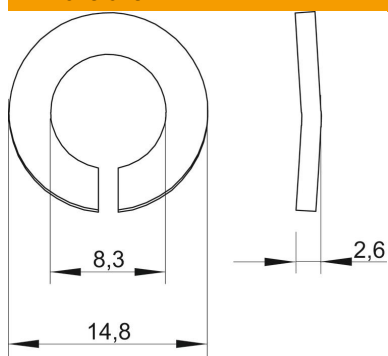

## Lock washer A4

Item number: 3405089

Lock washer according to DIN 128, shape A.

**A4** Stainless steel

**2B** Bright, treated

### Master data

Item number	3405089
Type	LWS M8 A4
Description 1	Lock washer
Manufacturer	OBO
Dimension	M8
Material	Stainless steel
Surface	Bright, treated
Surface standard	
Smallest sales unit	100
Unit of quantity	Piece
Weight	0.13 kg
Weight unit	kg/100 pc.

### Dimensions

Height	2.6 mm
Dimension d	8.3 mm
Dimension d max.	14.8 mm
Dimension d min.	14.8 mm
Dimension h	2.6 mm

## Technical data

Thread	M8
Inner diameter	8.3 mm
Lock washer version	Ribbed