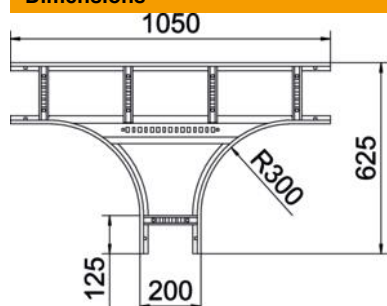

Technical data sheet

T piece 60 A4

Item number: 6225270

T piece, horizontal, with welded rung for all cable ladder types of 60 mm side height.
Connectors should be ordered separately and in the appropriate quantity.

A4 Stainless steel

2B Bright, treated

Master data

Item number	6225270
Description 1	T piece
Description 2	for cable ladder
Manufacturer	OBO
Dimension	60x200
Material	Stainless steel
Surface	Bright, treated
Surface standard	
Smallest sales unit	1
Unit of quantity	Piece
Weight	480.6 kg
Weight unit	kg/100 pc.

Technical data sheet

T piece 60 A4

Item number: 6225270

Dimensions

Width	200 mm
Height	60 mm
Dimension B	200 mm
Dimension R	300 mm

Technical data

Version of the rungs	Profile unperforated
Side rail version	Flat profile
Connector version	Without connectors
Type	Exit symmetrical
Maintain electrical functions	no
Rustproof steel, pickled	no
Wide-span version	no
Rail thickness	1.5 mm