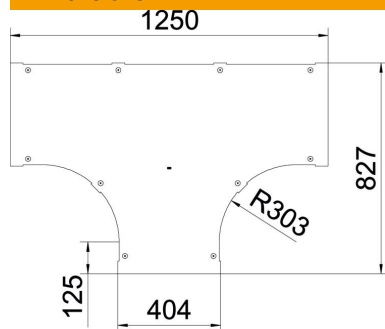

### Master data

Item number	6226188
Type	LTD 600 R3 A4
Description 1	Cover for T piece
Description 2	with turn buckle
Manufacturer	OBO
Dimension	B600
Material	Stainless steel
Surface	Bright, treated
Surface standard	
Smallest sales unit	1
Unit of quantity	Piece
Weight	955 kg
Weight unit	kg/100 pc.

### Dimensions

Width	600 mm
Plate thickness	1.25 mm
Dimension B	600 mm